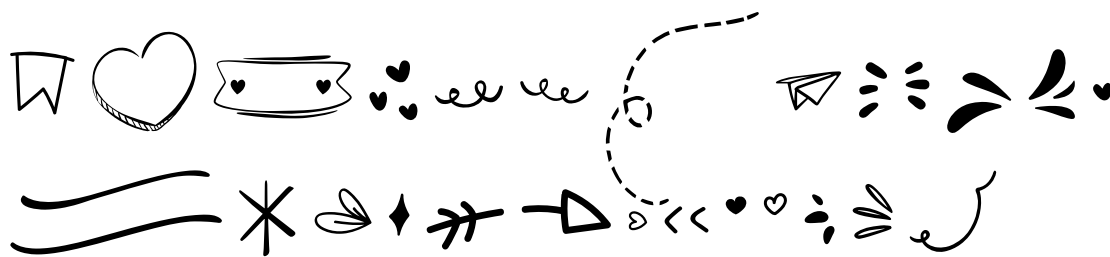

FONT SPECIFICATION

Walking Wind - A funky handwritten font duo with doodles

Walking Wind Doodle - Regular

Uppercase Characters

Lowercase Characters

Numbers

Punctuation and Symbols

All Other Glyphs