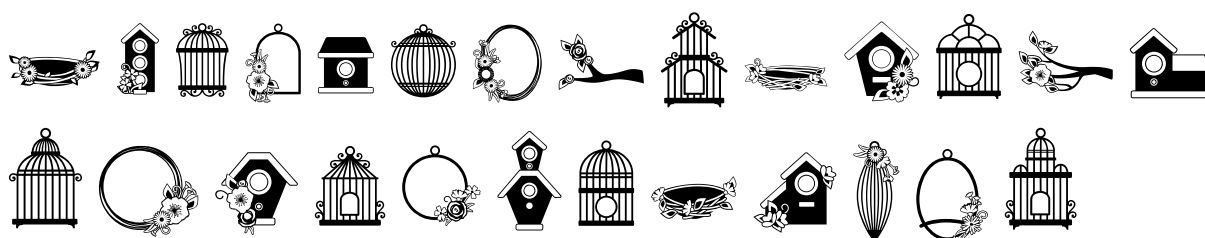

Lowercase Characters