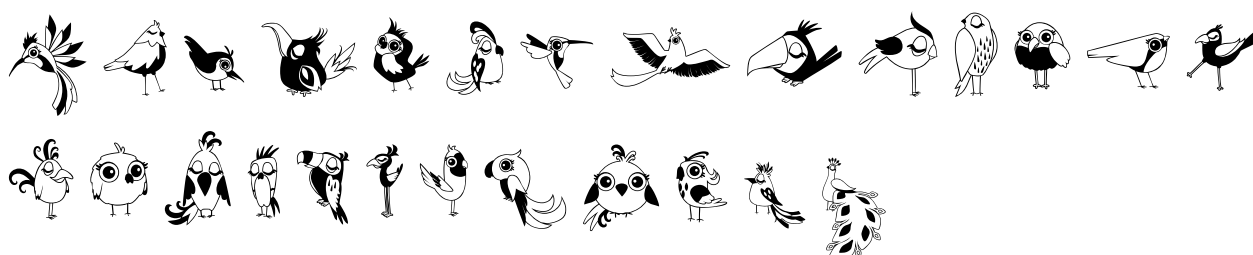

FONT SPECIFICATION

Girliebird Dingbats

DB Girliebird - Regular

Uppercase Characters

Lowercase Characters

Numbers

Punctuation and Symbols

All Other Glyphs