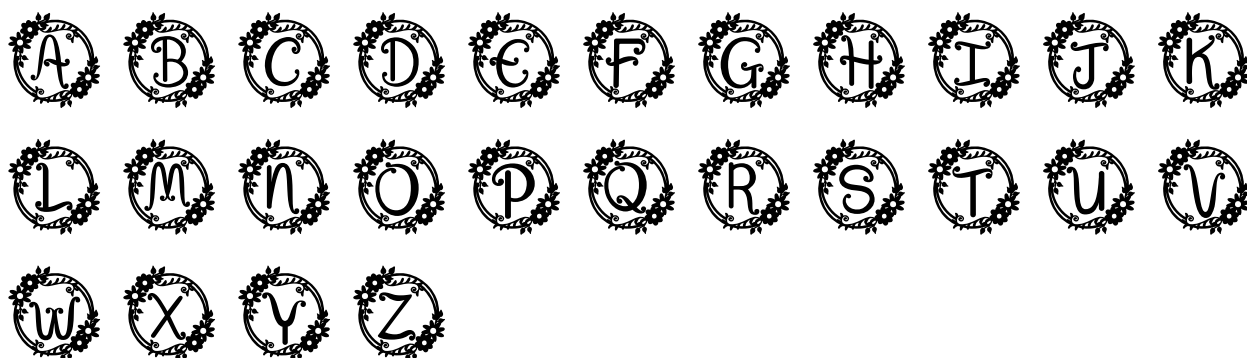

FONT SPECIFICATION

Garden Monograms

Garden Monograms - Regular

Uppercase Characters

Lowercase Characters

Numbers

Punctuation and Symbols

All Other Glyphs