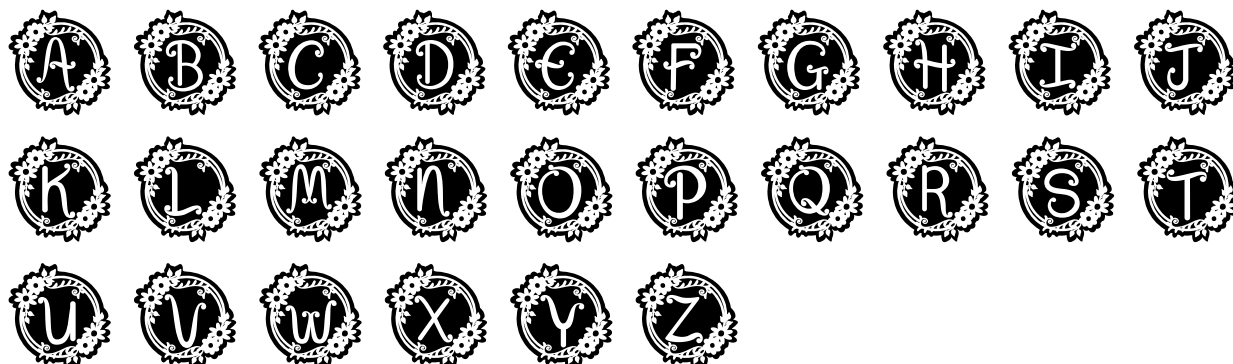

FONT SPECIFICATION

Garden Monograms

Garden Monograms - Regular

Uppercase Characters

Lowercase Characters

Numbers

Punctuation and Symbols

All Other Glyphs