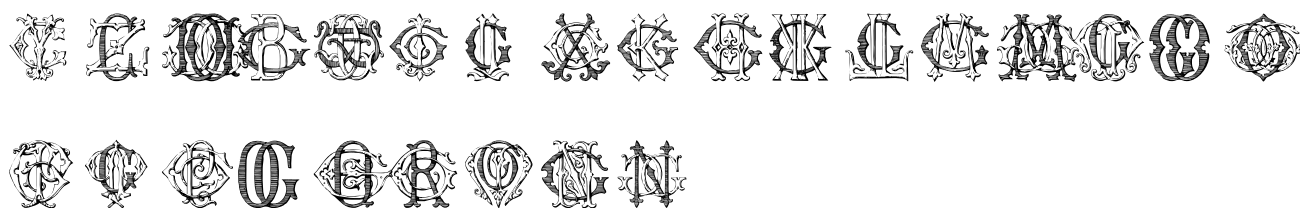

FONT SPECIFICATION

Monocracy Vintage Monograms G

Monocracy Vintage Monograms G - Regular

Uppercase Characters

Lowercase Characters

Numbers

Punctuation and Symbols

All Other Glyphs