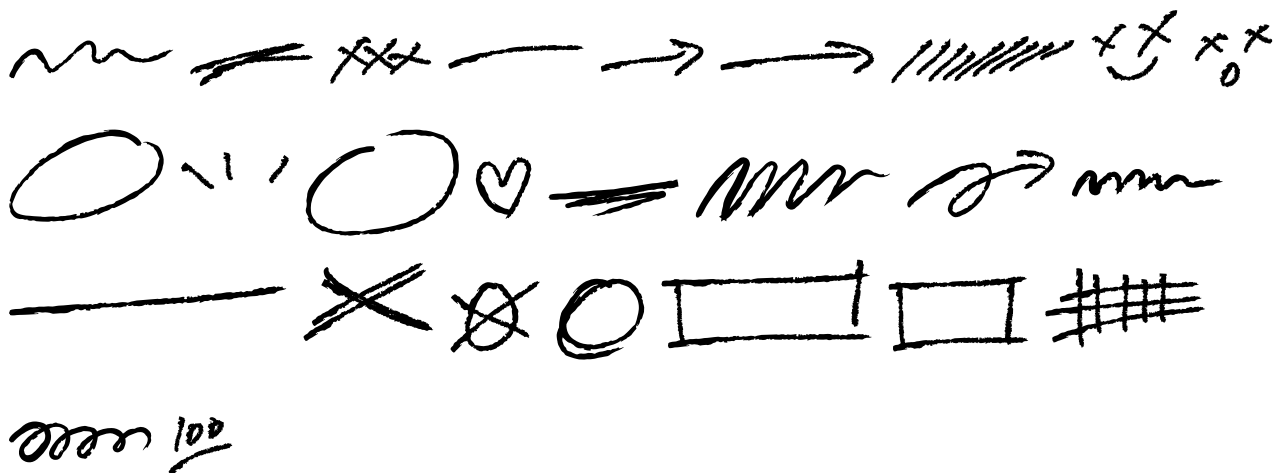

FONT SPECIFICATION

Dusty Ink

Dusty Ink Scribble - Regular

Uppercase Characters

Lowercase Characters

Numbers

Punctuation and Symbols

All Other Glyphs

wavy line, double slash, crossed hash, horizontal line, arrow, arrow with hatching, smiley face, x over o

circle with slash, circle with heart, scribbled line, long horizontal line

crossed slash, circled X, circle, rectangle with I, hatching, wavy line, 100