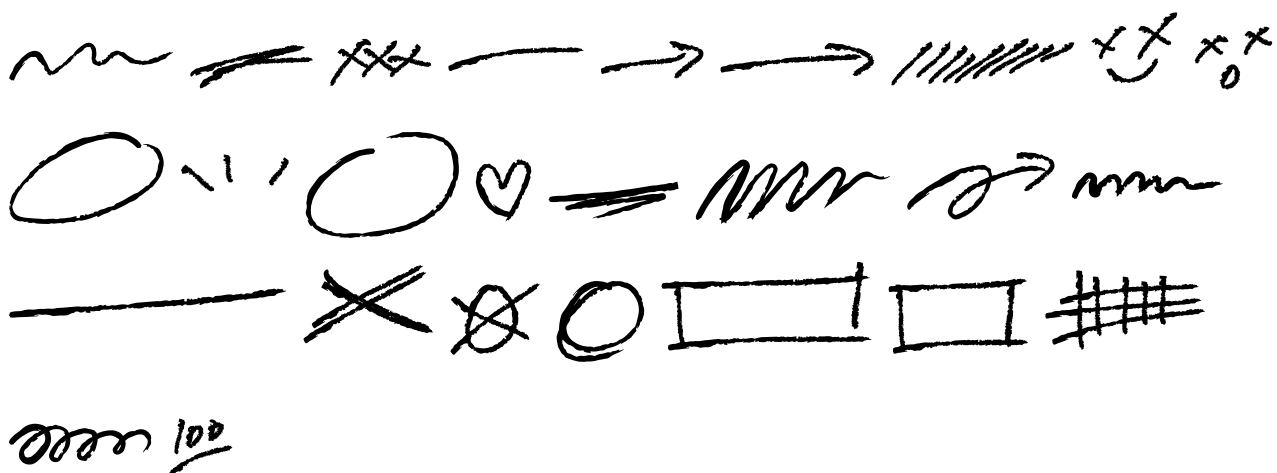

FONT SPECIFICATION

Dusty Ink

Dusty Ink Scribble - Regular

Uppercase Characters

Lowercase Characters

Numbers

Punctuation and Symbols

All Other Glyphs

wavy line, double slash, crossed hash, horizontal line, arrow, arrow with hatching, smiley face, x over o

circle with slash, circle with heart, scribbled line, long horizontal line

crossed slash, circled X, circle, rectangle with I, hatching, wavy line, 100