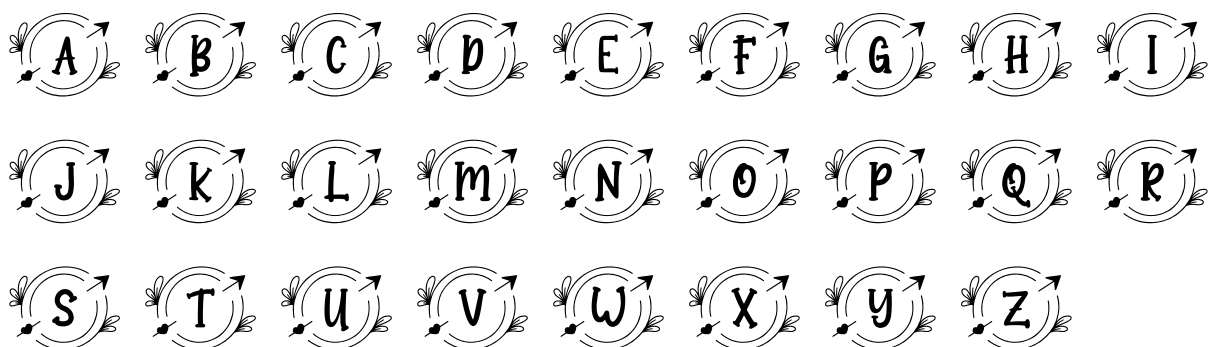

FONT SPECIFICATION

Panah Valentine Monogram

Panah Valentine Monogram - Regular

Uppercase Characters

Lowercase Characters

Numbers

Punctuation and Symbols

All Other Glyphs