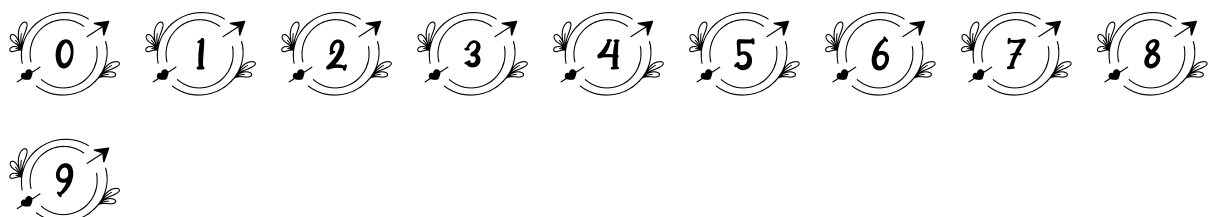

FONT SPECIFICATION

Panah Valentine Monogram

Panah Valentine Monogram - Regular

Uppercase Characters

Lowercase Characters

Numbers

Punctuation and Symbols

All Other Glyphs