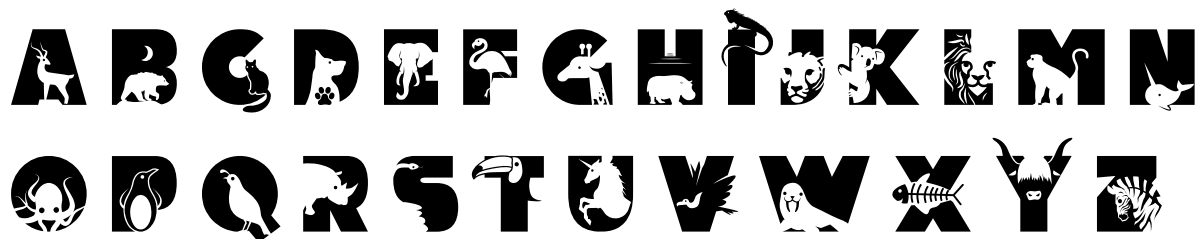

FONT SPECIFICATION

Animal Kingdom Craft Font

Wild Animals Font

Animal Kingdom - Regular

Uppercase Characters

Lowercase Characters

Numbers

Punctuation and Symbols