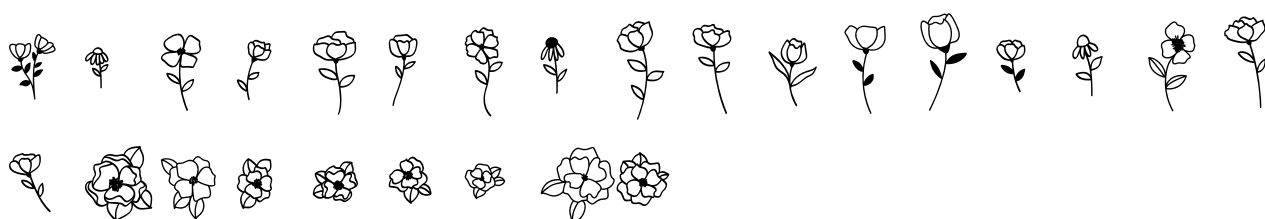

FONT SPECIFICATION

Buds N Blooms Dingbat Font

DWDBudsNBlooms - Regular

Uppercase Characters

Lowercase Characters

Numbers

Punctuation and Symbols

All Other Glyphs