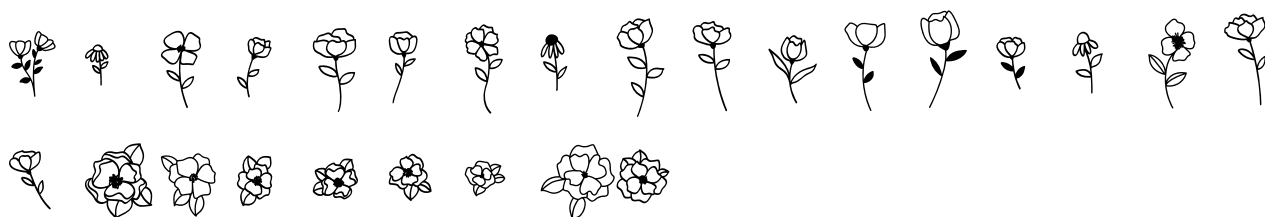

FONT SPECIFICATION

Buds N Blooms Dingbat Font

DWDBudsNBlooms - Regular

Uppercase Characters

Lowercase Characters

Numbers

Punctuation and Symbols

All Other Glyphs