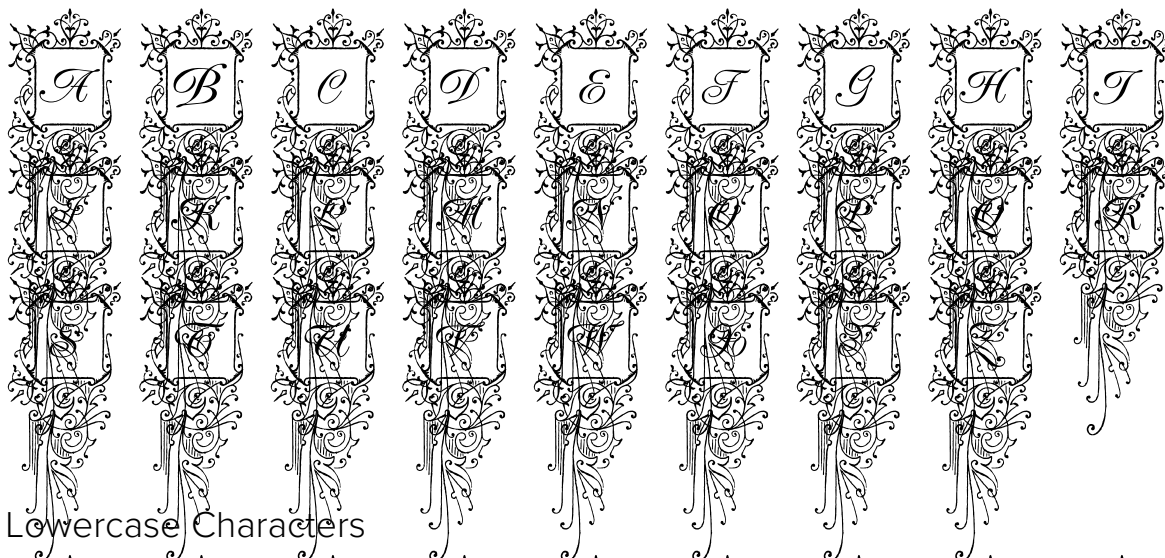

FONT SPECIFICATION

Peterlon with bonus font

Peterlon - Regular

Uppercase Characters

Lowercase Characters

Numbers

Punctuation and Symbols

All Other Glyphs