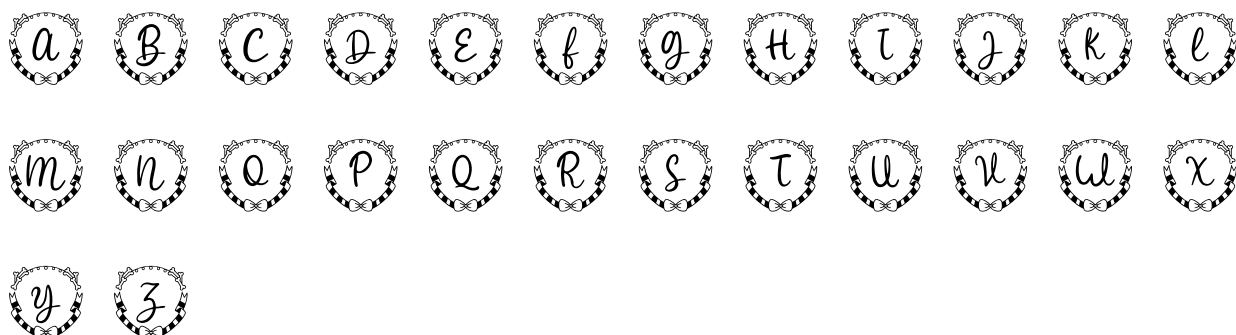

FONT SPECIFICATION

Collar Pet Monogram

Collar Pet Monogram - Regular

Uppercase Characters

Lowercase Characters

Numbers

Punctuation and Symbols

All Other Glyphs