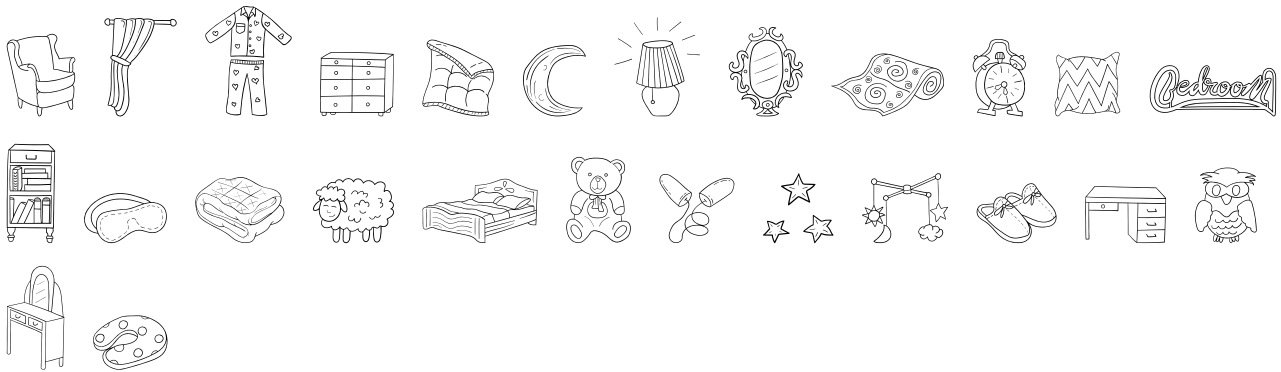

FONT SPECIFICATION

Bedroom Doodles - Dingbats Font

WL Bedroom - Regular

Uppercase Characters

Lowercase Characters

Numbers

Punctuation and Symbols

All Other Glyphs