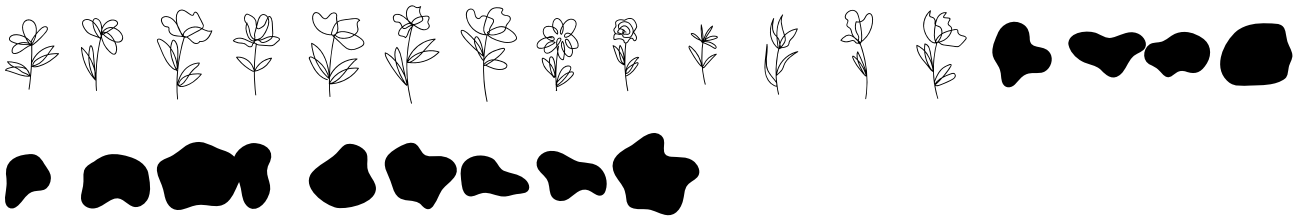

FONT SPECIFICATION

Boho Garden Dingbat Font

DWDBohoGarden - Regular

Uppercase Characters

Lowercase Characters

Numbers

Punctuation and Symbols

All Other Glyphs