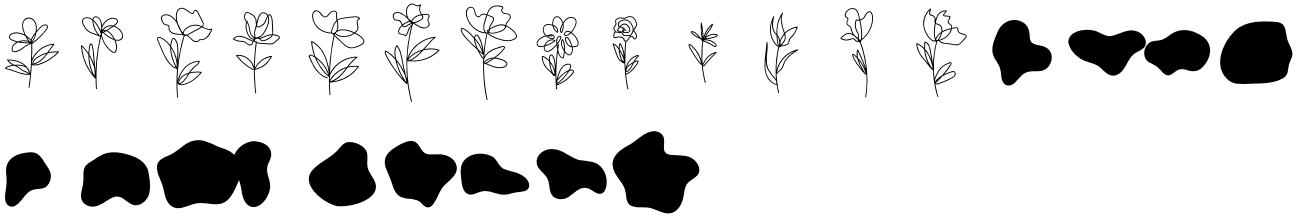

FONT SPECIFICATION

Boho Garden Dingbat Font

DWDBohoGarden - Regular

Uppercase Characters

Lowercase Characters

Numbers

Punctuation and Symbols

All Other Glyphs