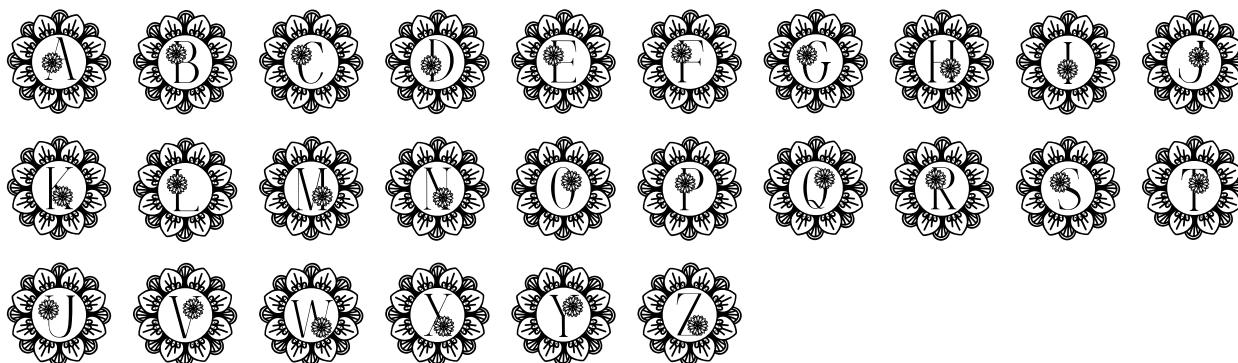

FONT SPECIFICATION

Flower Mandala Monogram Font

Flower Mandala Monogram - Regular

Uppercase Characters

Lowercase Characters

Numbers

Punctuation and Symbols

All Other Glyphs

Flower Mandala Monogram Line - Regular

Uppercase Characters

Lowercase Characters

Numbers

Punctuation and Symbols

All Other Glyphs