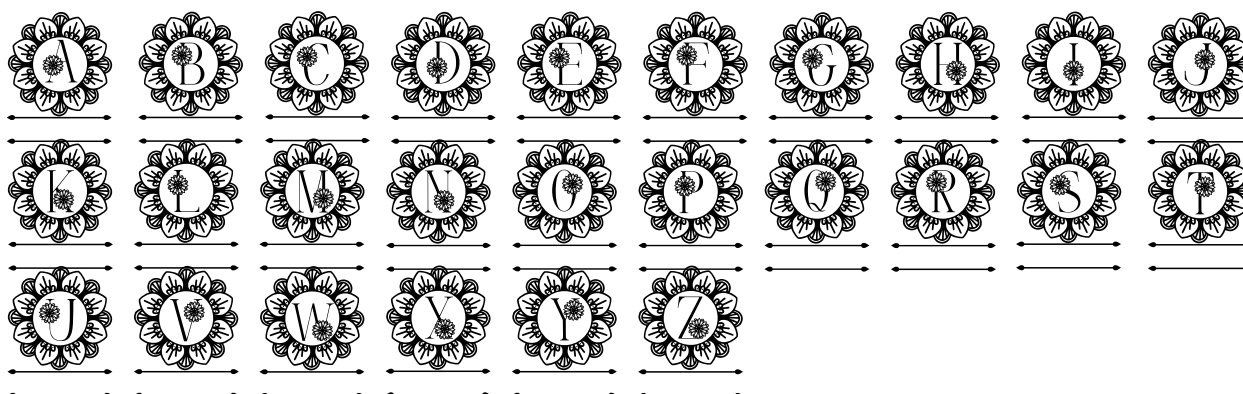

FONT SPECIFICATION

Flower Mandala Monogram Font

Flower Mandala Monogram - Regular

Uppercase Characters

Lowercase Characters

Numbers

Punctuation and Symbols

All Other Glyphs

Flower Mandala Monogram Line - Regular

Uppercase Characters

Lowercase Characters

Numbers

Punctuation and Symbols

All Other Glyphs