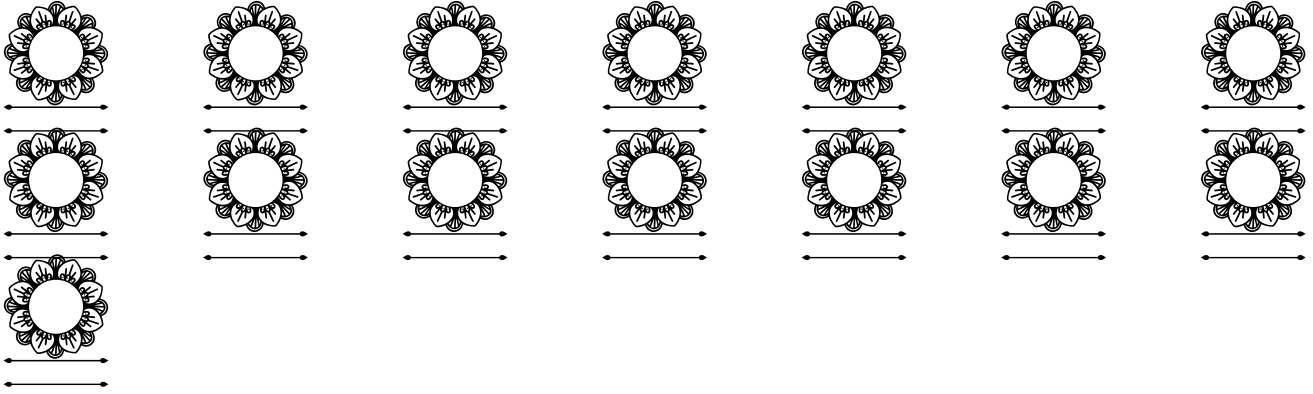

FONT SPECIFICATION

Flower Mandala Monogram Font

Flower Mandala Monogram - Regular

Uppercase Characters

Lowercase Characters

Numbers

Punctuation and Symbols

All Other Glyphs

Flower Mandala Monogram Line - Regular

Uppercase Characters

Lowercase Characters

Numbers

Punctuation and Symbols

All Other Glyphs