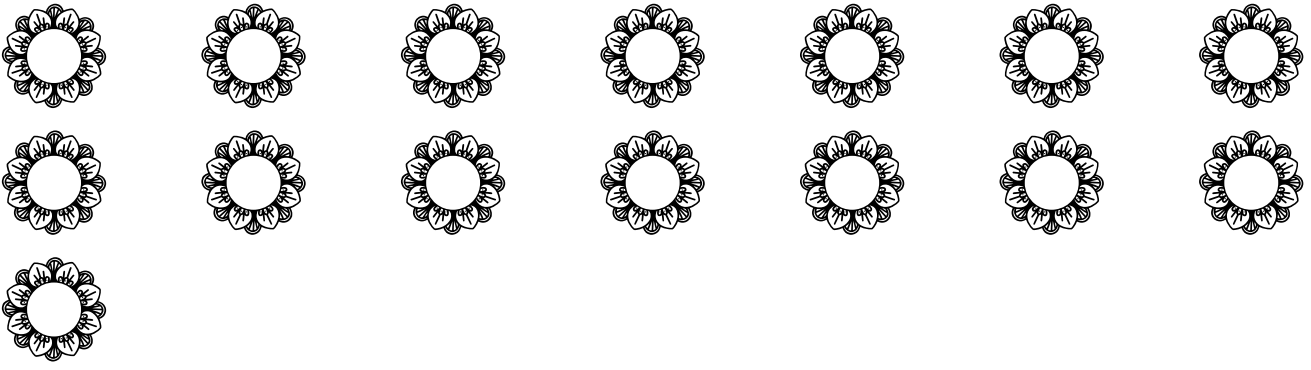

FONT SPECIFICATION

Flower Mandala Monogram Font

Flower Mandala Monogram - Regular

Uppercase Characters

Lowercase Characters

Numbers

Punctuation and Symbols

All Other Glyphs

Flower Mandala Monogram Line - Regular

Uppercase Characters

Lowercase Characters

Numbers

Punctuation and Symbols

All Other Glyphs