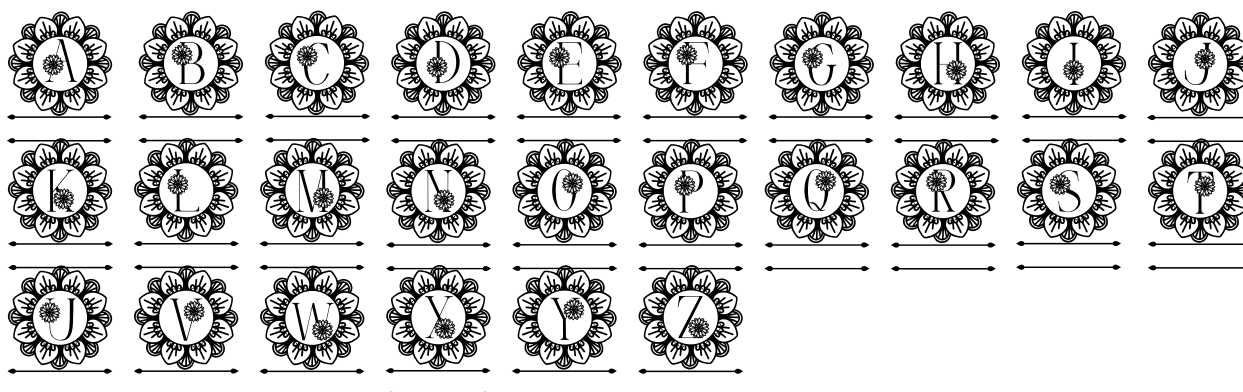

FONT SPECIFICATION

Flower Mandala Monogram Font

Flower Mandala Monogram - Regular

Uppercase Characters

Lowercase Characters

Numbers

Punctuation and Symbols

All Other Glyphs

Flower Mandala Monogram Line - Regular

Uppercase Characters

Lowercase Characters

Numbers

Punctuation and Symbols

All Other Glyphs