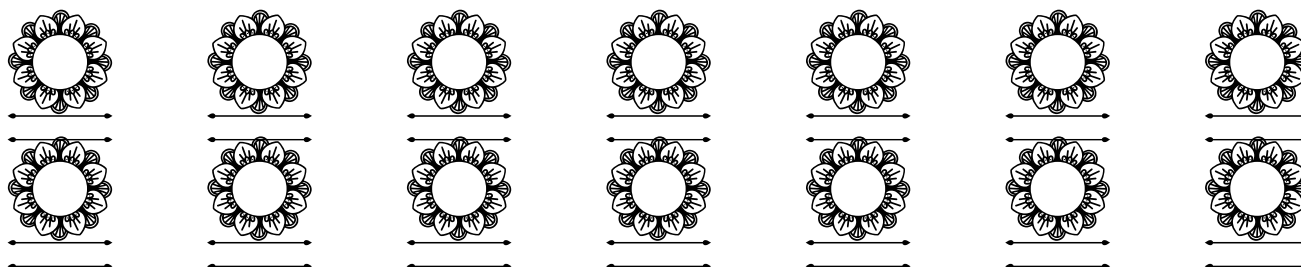

FONT SPECIFICATION

Flower Mandala Monogram Font

Flower Mandala Monogram - Regular

Uppercase Characters

Lowercase Characters

Numbers

Punctuation and Symbols

All Other Glyphs

Flower Mandala Monogram Line - Regular

Uppercase Characters

Lowercase Characters

Numbers

Punctuation and Symbols

All Other Glyphs