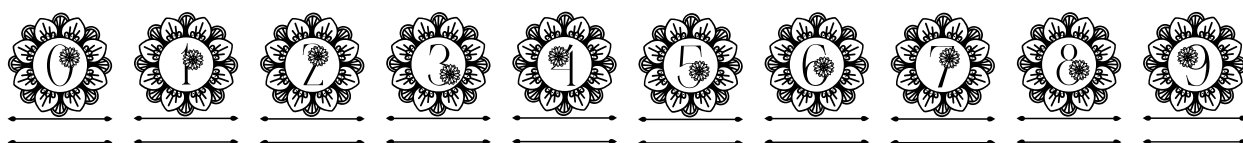

FONT SPECIFICATION

Flower Mandala Monogram Font

Flower Mandala Monogram - Regular

Uppercase Characters

Lowercase Characters

Numbers

Punctuation and Symbols

All Other Glyphs

Flower Mandala Monogram Line - Regular

Uppercase Characters

Lowercase Characters

Numbers

Punctuation and Symbols

All Other Glyphs