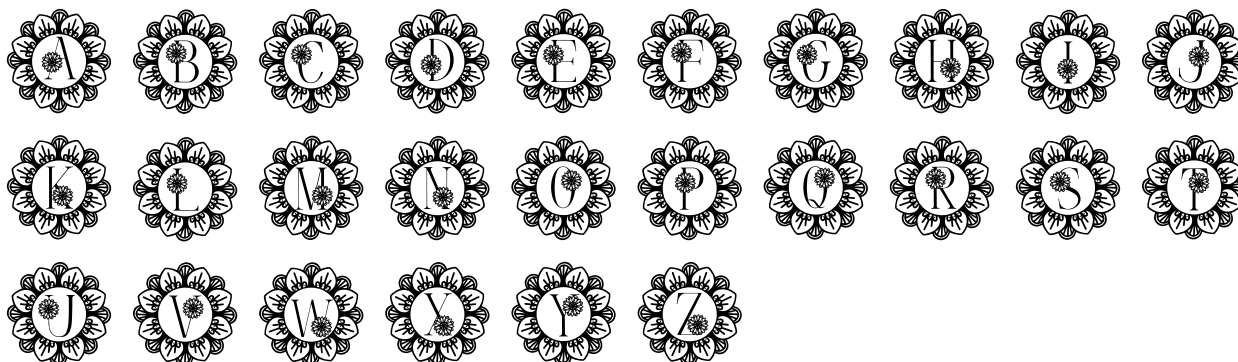

FONT SPECIFICATION

Flower Mandala Monogram Font

Flower Mandala Monogram - Regular

Uppercase Characters

Lowercase Characters

Numbers

Punctuation and Symbols

All Other Glyphs

Flower Mandala Monogram Line - Regular

Uppercase Characters

Lowercase Characters

Numbers

Punctuation and Symbols

All Other Glyphs