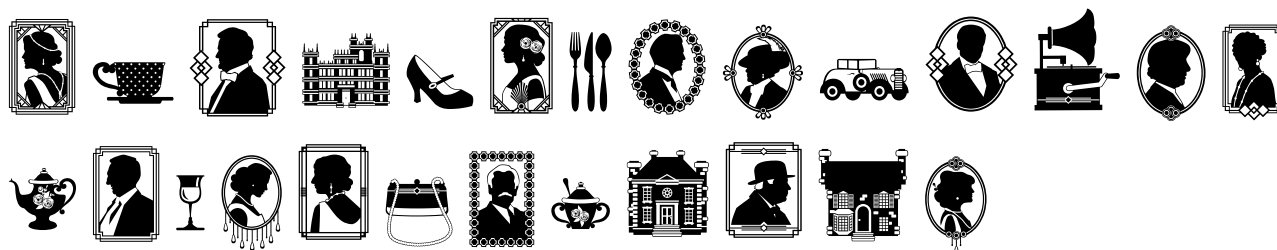

FONT SPECIFICATION

DB The Abbey

DB The Abbey - Regular

Uppercase Characters

Lowercase Characters

Numbers

Punctuation and Symbols

All Other Glyphs