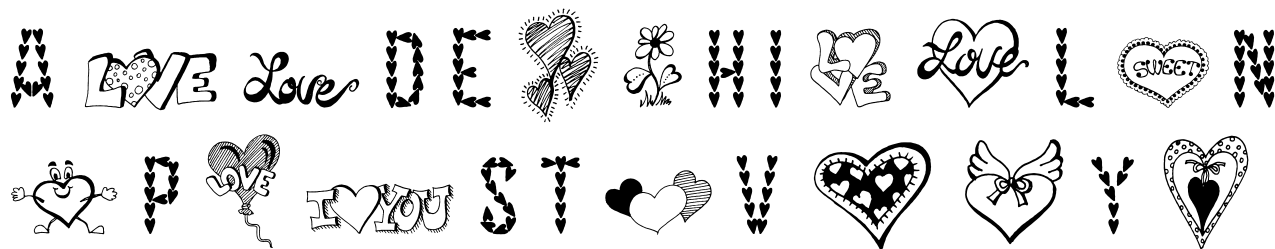

FONT SPECIFICATION

Happy Valentines Day

HAPPY VALENTINES DAY - Regular

Uppercase Characters

Lowercase Characters

Numbers

Punctuation and Symbols

All Other Glyphs