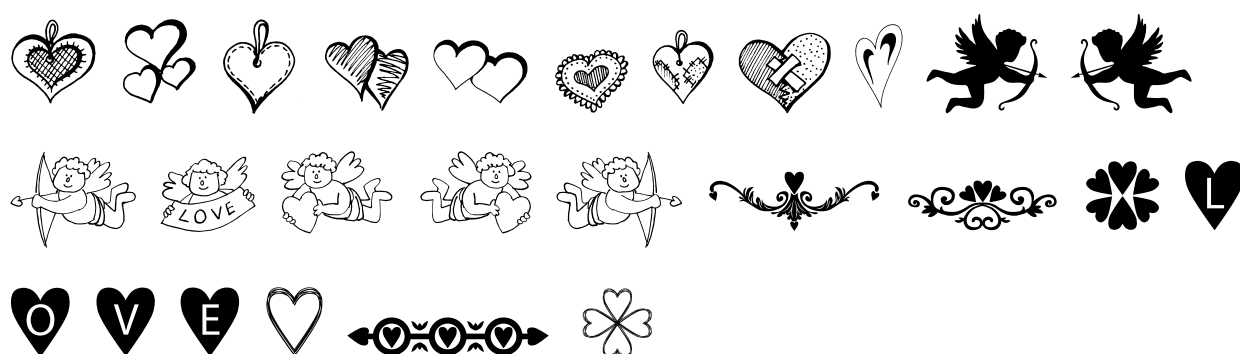

FONT SPECIFICATION

Happy Valentines Day

HAPPY VALENTINES DAY - Regular

Uppercase Characters

Lowercase Characters

Numbers

Punctuation and Symbols

All Other Glyphs