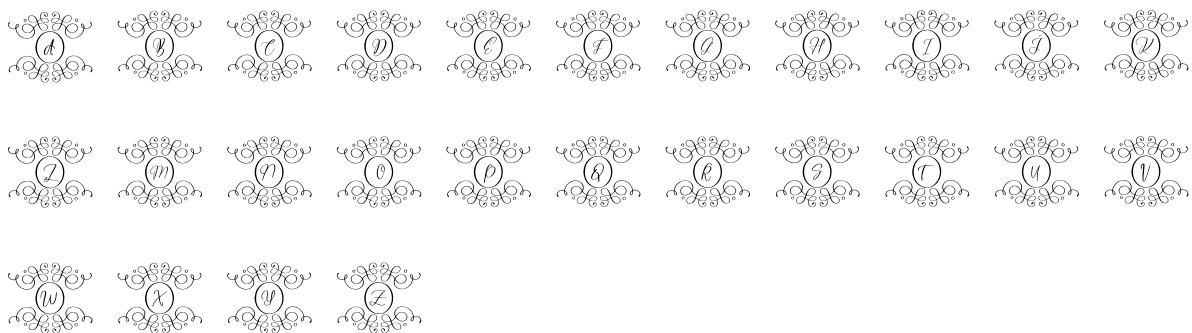

FONT SPECIFICATION

swirl monogram decorative

Swirl Monogram - Regular

Uppercase Characters

Lowercase Characters

Numbers

Punctuation and Symbols

All Other Glyphs

Swirl Monogram - Regular

Uppercase Characters

Lowercase Characters

Numbers

Punctuation and Symbols

All Other Glyphs