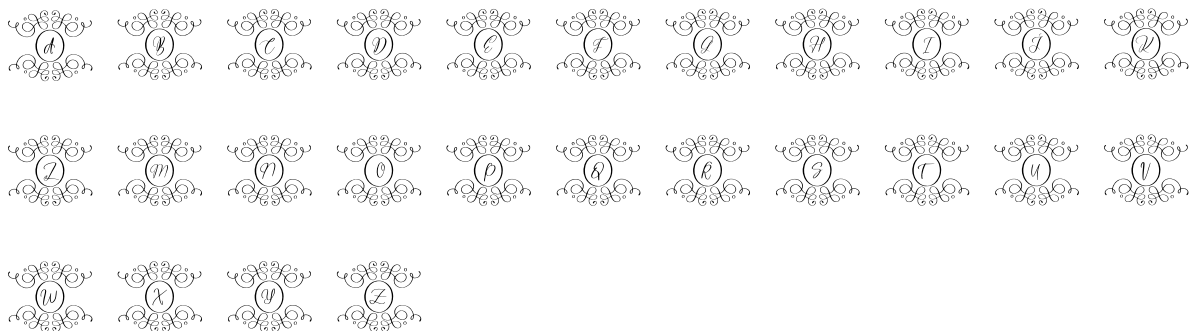

FONT SPECIFICATION

swirl monogram decorative

Swirl Monogram - Regular

Uppercase Characters

Lowercase Characters

Numbers

Punctuation and Symbols

All Other Glyphs

Swirl Monogram - Regular

Uppercase Characters

Lowercase Characters

Numbers

Punctuation and Symbols

All Other Glyphs