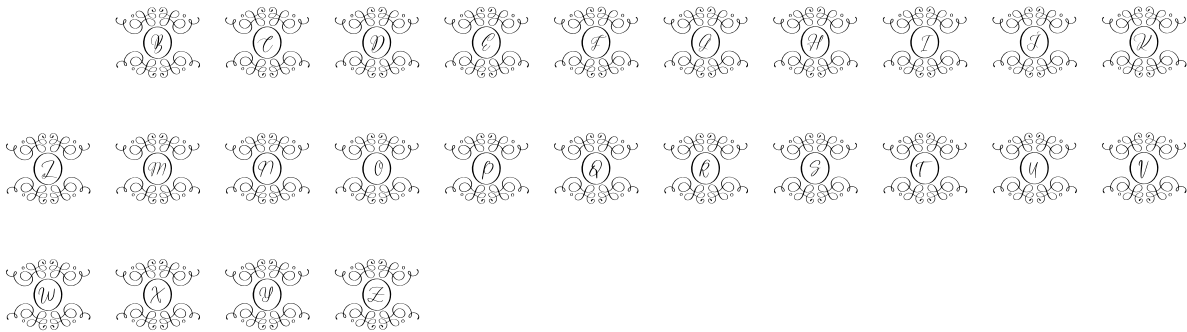

FONT SPECIFICATION

swirl monogram decorative

Swirl Monogram - Regular

Uppercase Characters

Lowercase Characters

Numbers

Punctuation and Symbols

All Other Glyphs

Swirl Monogram - Regular

Uppercase Characters

Lowercase Characters

Numbers

Punctuation and Symbols

All Other Glyphs