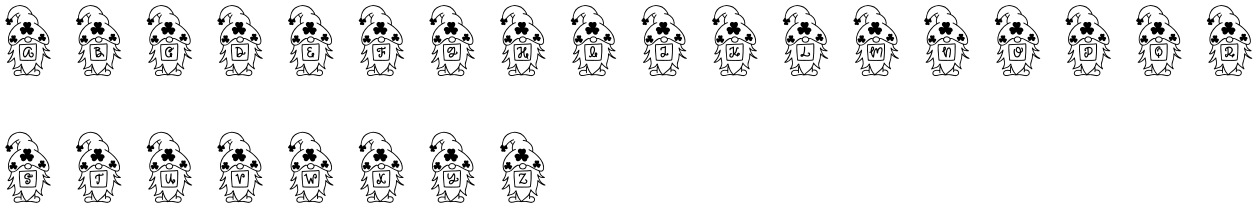

LuckyGnomie - Regular

Uppercase Characters