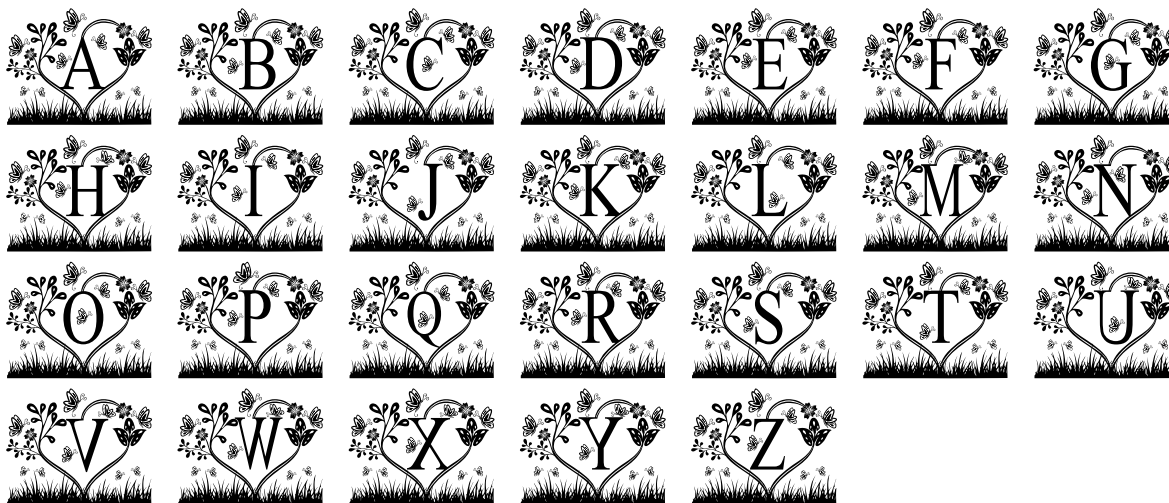

FONT SPECIFICATION

Heart Garden Monogram

Heart Garden Monogram - Regular

Uppercase Characters

Lowercase Characters

Numbers

Punctuation and Symbols

All Other Glyphs