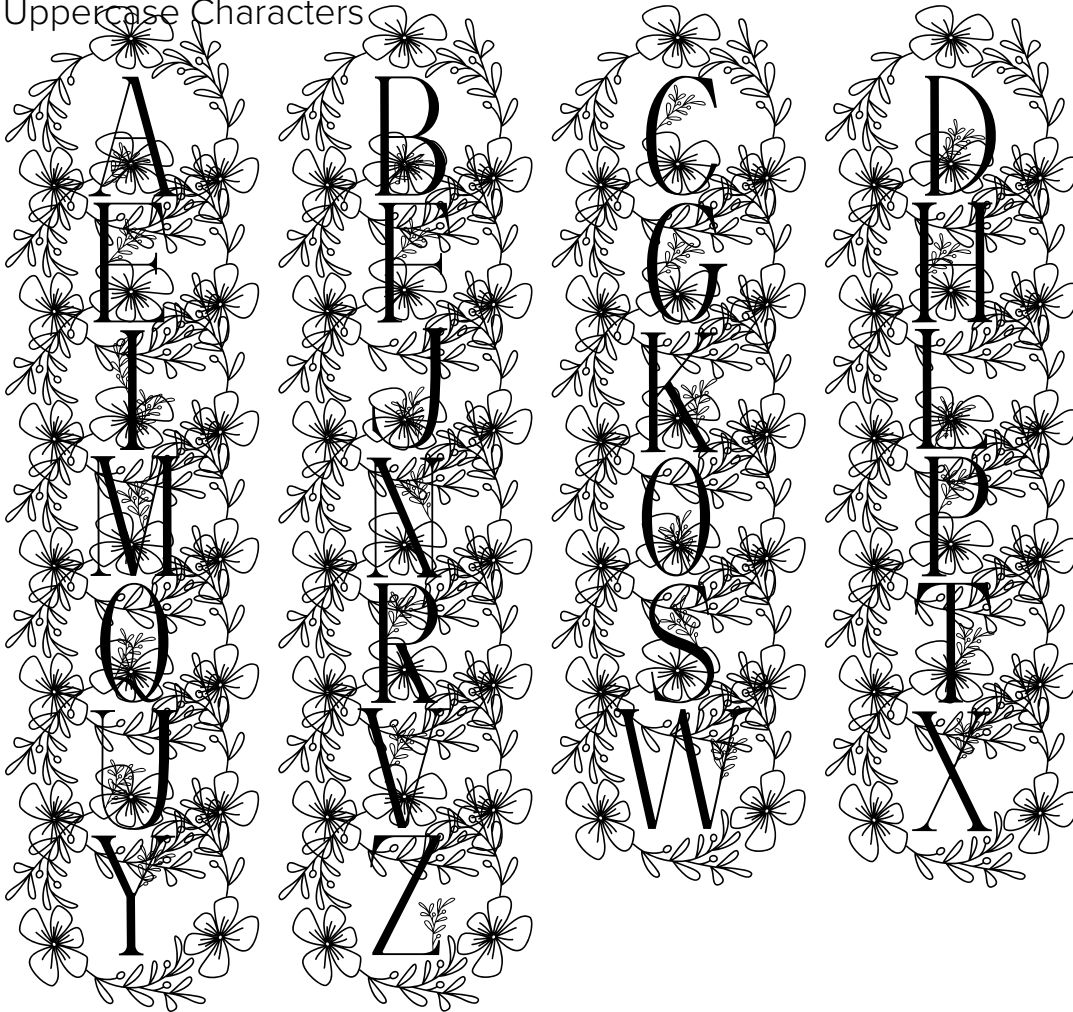

FONT SPECIFICATION

Beauty Floral Monogram

Beauty Floral Monogram - Regular

Uppercase Characters

Lowercase Characters

Numbers

Punctuation and Symbols

All Other Glyphs