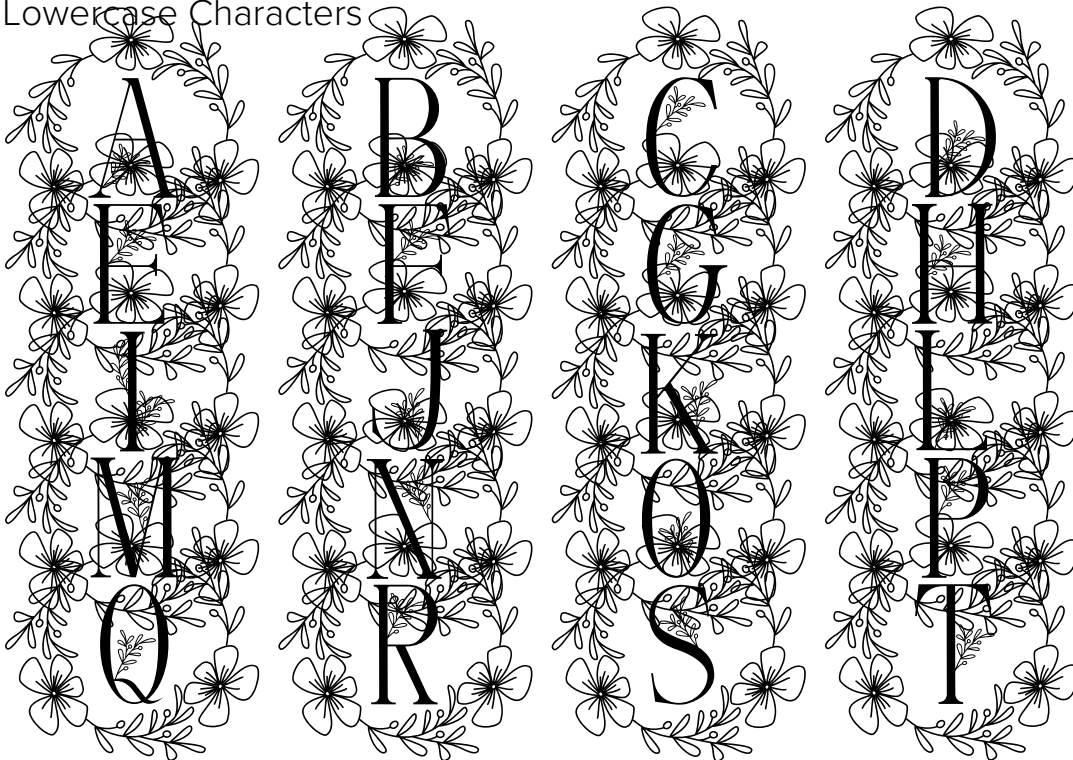

FONT SPECIFICATION

Beauty Floral Monogram

Beauty Floral Monogram - Regular

Uppercase Characters

Lowercase Characters

Numbers

Punctuation and Symbols

All Other Glyphs