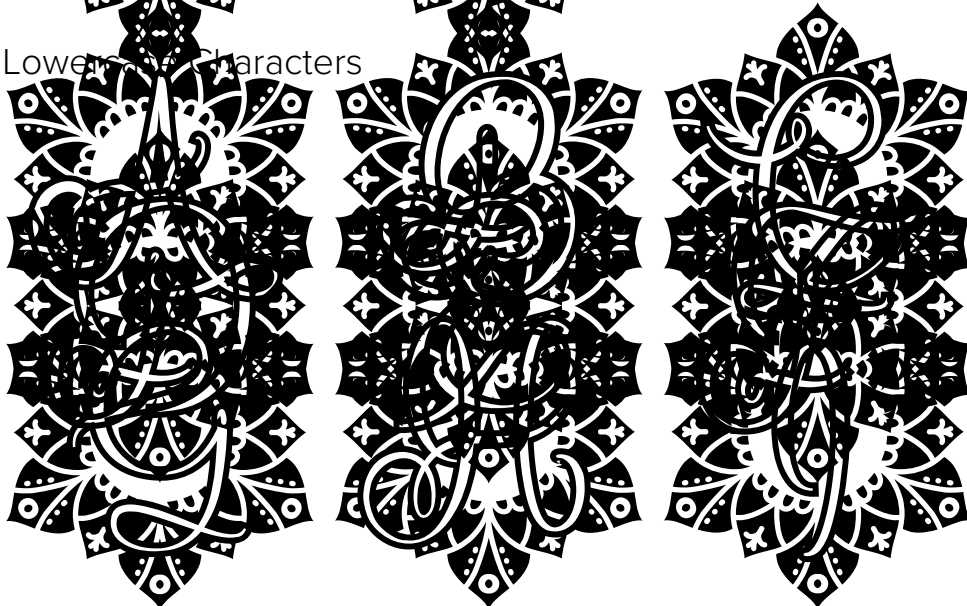

FONT SPECIFICATION

Dignity Mandala Monogram Font

Dignity Mandala Monogram - Regular

Upper Characters

Lower Characters

Number

Punctuation and Symbols

All Other Glyphs