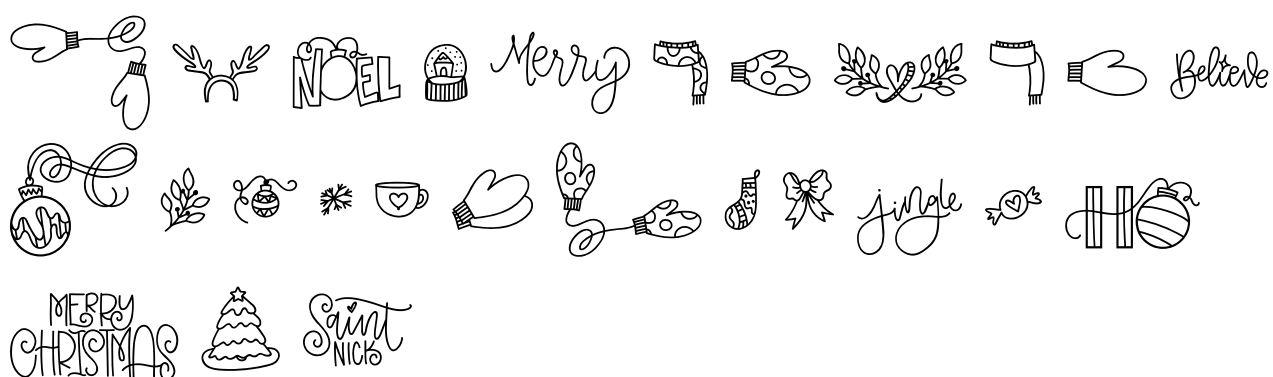

FONT SPECIFICATION

Christmas Dingbats - A font filled with Christmas symbols

CLN-ChristmasDudes - Regular

Uppercase Characters

Lowercase Characters

Numbers

Punctuation and Symbols

All Other Glyphs