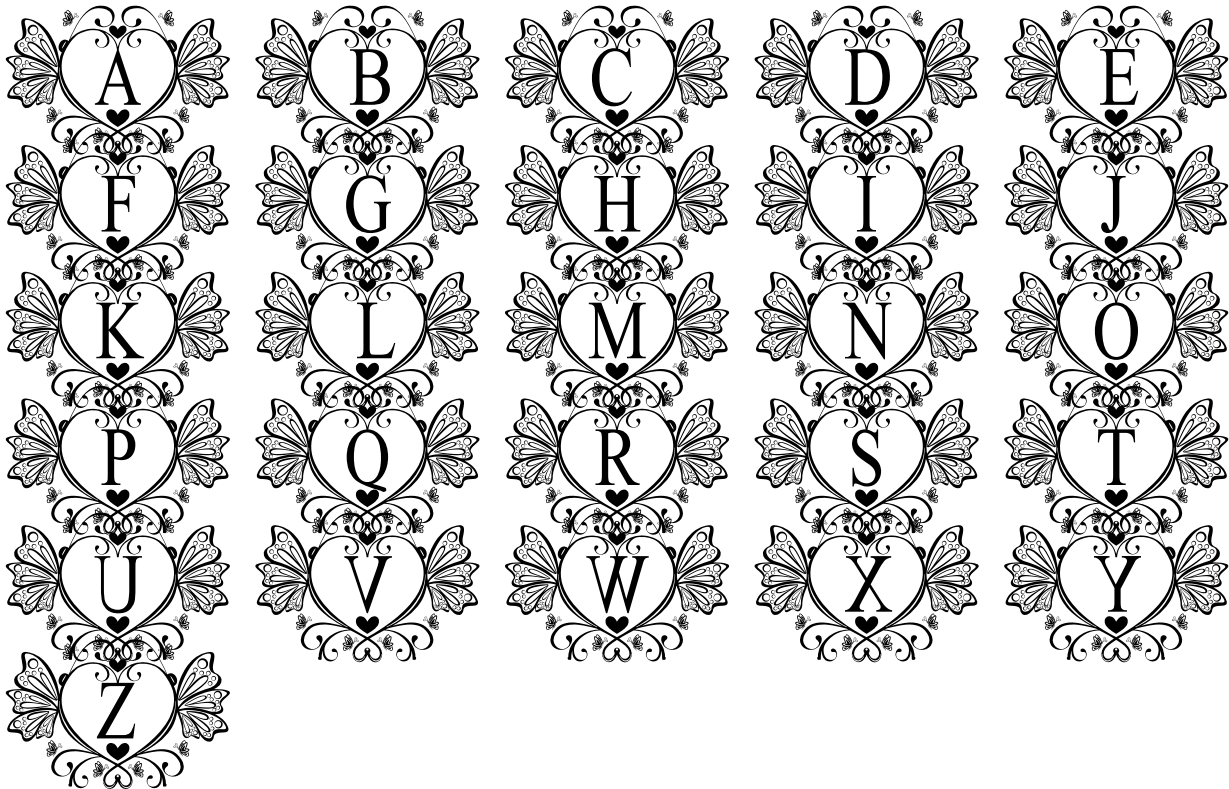

FONT SPECIFICATION

Love Butterfly Monogram

Love Butterfly Monogram - Regular

Uppercase Characters

Lowercase Characters

Numbers

Punctuation and Symbols

All Other Glyphs