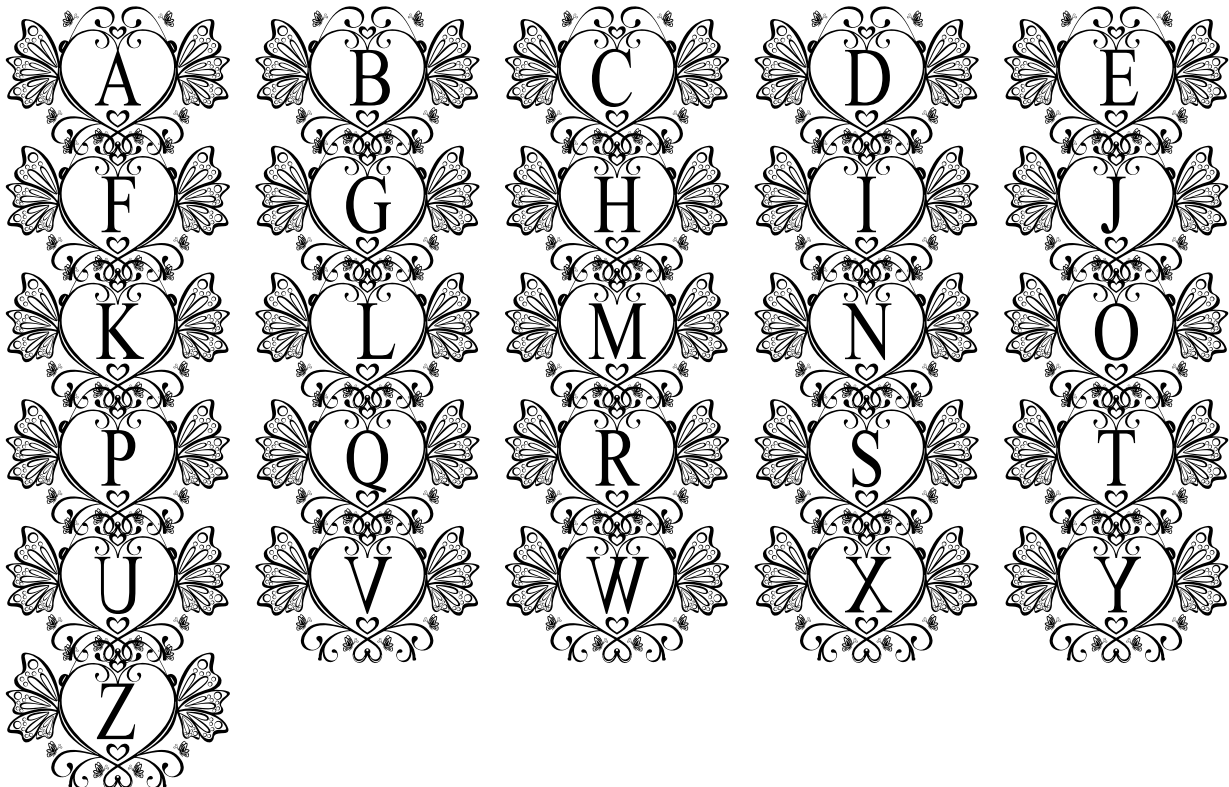

FONT SPECIFICATION

Love Butterfly Monogram

Love Butterfly Monogram - Regular

Uppercase Characters

Lowercase Characters

Numbers

Punctuation and Symbols

All Other Glyphs