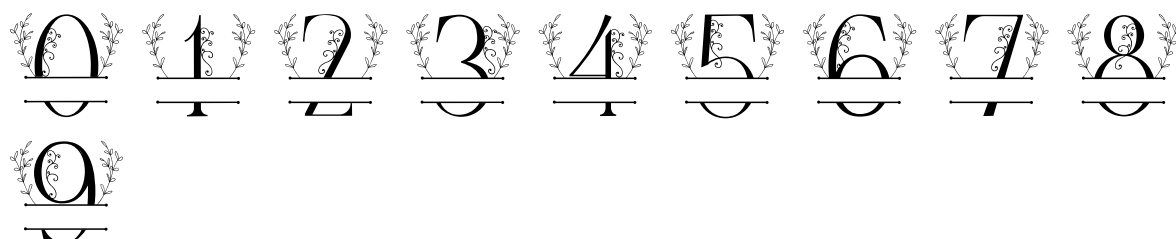

FONT SPECIFICATION

Simple Leaves Monogram Font

Simple Leaves Monogram - Regular

Uppercase Characters

Lowercase Characters

Numbers

Punctuation and Symbols

All Other Glyphs