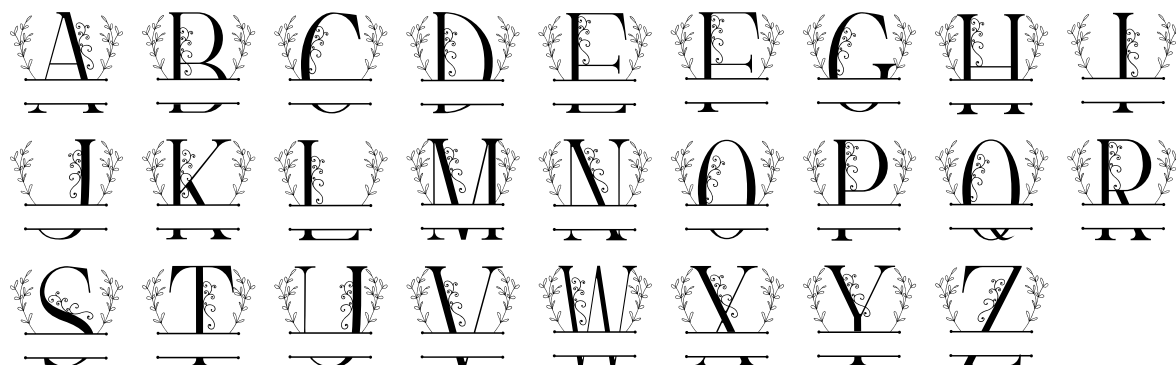

FONT SPECIFICATION

Simple Leaves Monogram Font

Simple Leaves Monogram - Regular

Uppercase Characters

Lowercase Characters

Numbers

Punctuation and Symbols

All Other Glyphs