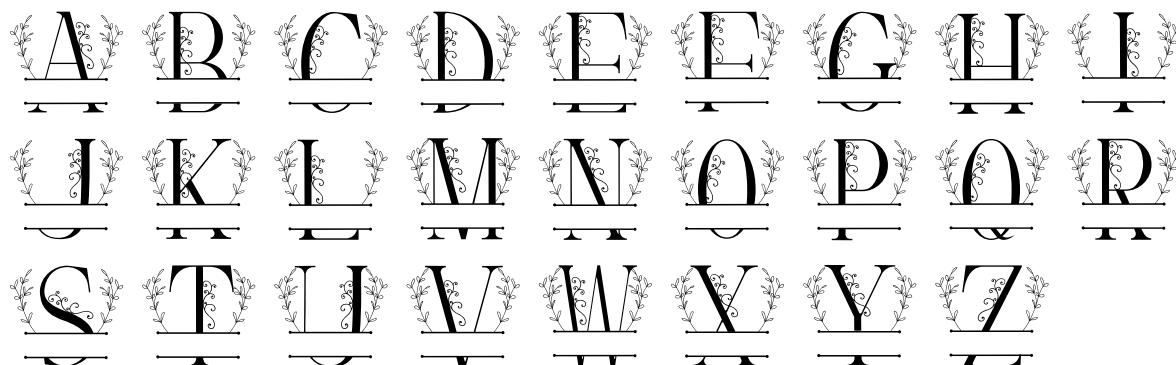

FONT SPECIFICATION

Simple Leaves Monogram Font

Simple Leaves Monogram - Regular

Uppercase Characters

Lowercase Characters

Numbers

Punctuation and Symbols

All Other Glyphs