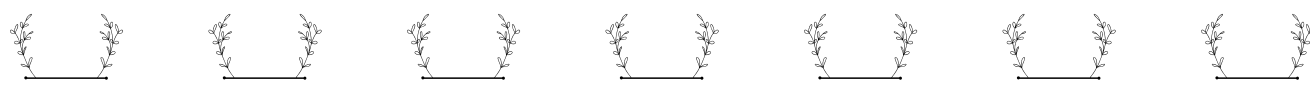

FONT SPECIFICATION

Simple Leaves Monogram Font

Simple Leaves Monogram - Regular

Uppercase Characters

Lowercase Characters

Numbers

Punctuation and Symbols

All Other Glyphs