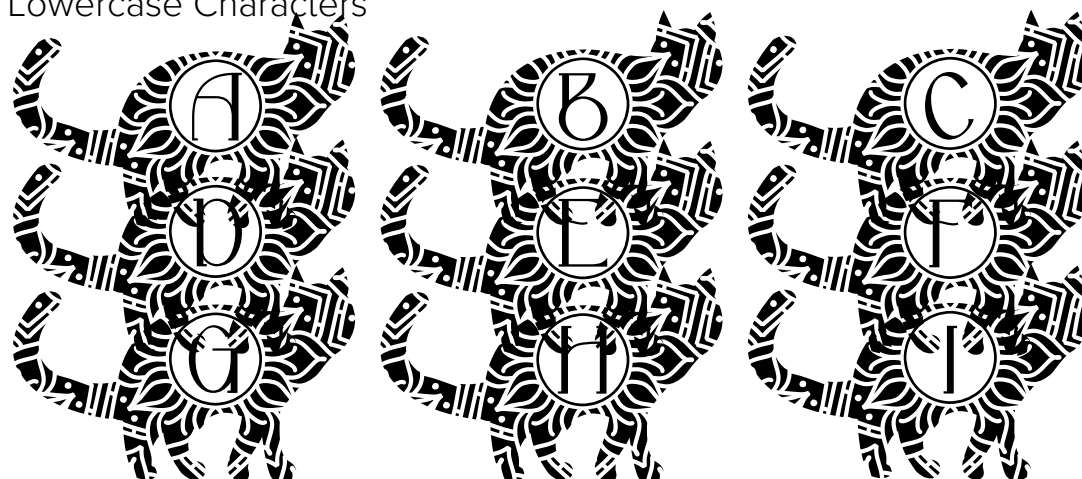

FONT SPECIFICATION

Stretchy Cat Mandala Monogram Font

Stretchy Cat Mandala Monogram - Regular

Uppercase Characters

Lowercase Characters

Numbers

Punctuation and Symbols

All Other Glyphs