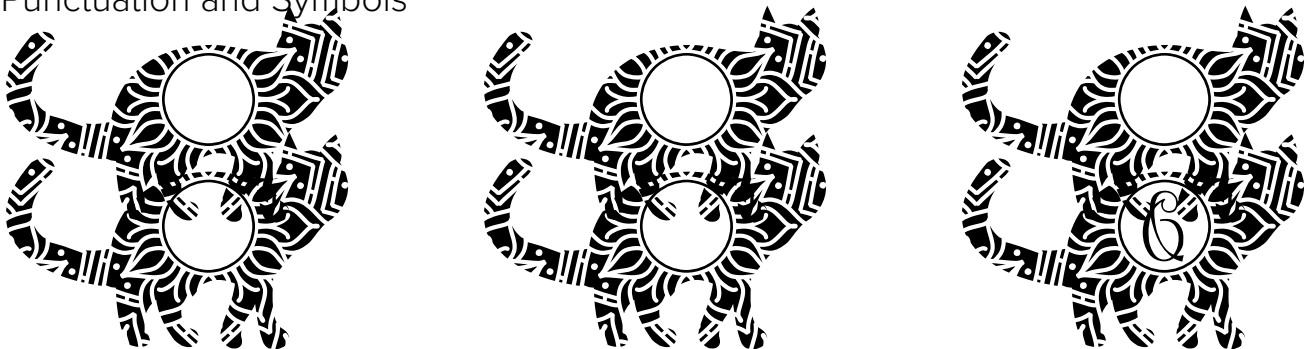

FONT SPECIFICATION

Stretchy Cat Mandala Monogram Font

Stretchy Cat Mandala Monogram - Regular

Uppercase Characters

Lowercase Characters

Numbers

Punctuation and Symbols

All Other Glyphs