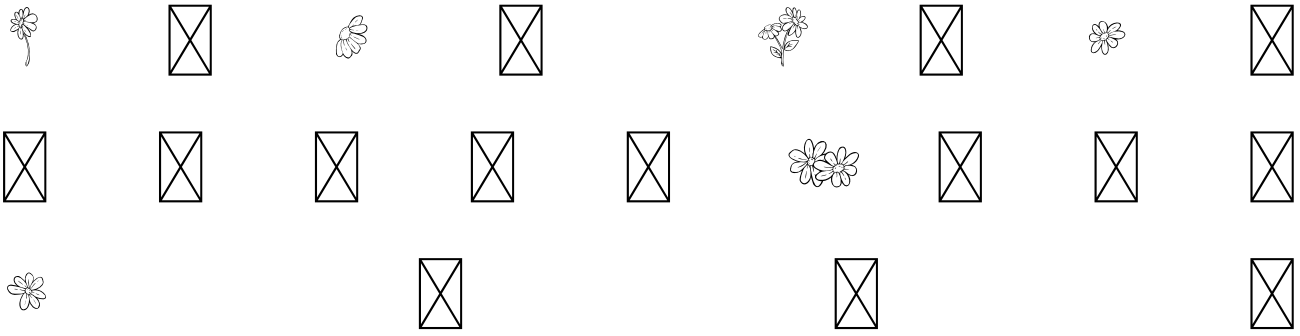

FONT SPECIFICATION

Daisy Bloom OTF Dingbats Font

Daisy Bloom - Regular

Uppercase Characters

Lowercase Characters

Numbers

Punctuation and Symbols

All Other Glyphs