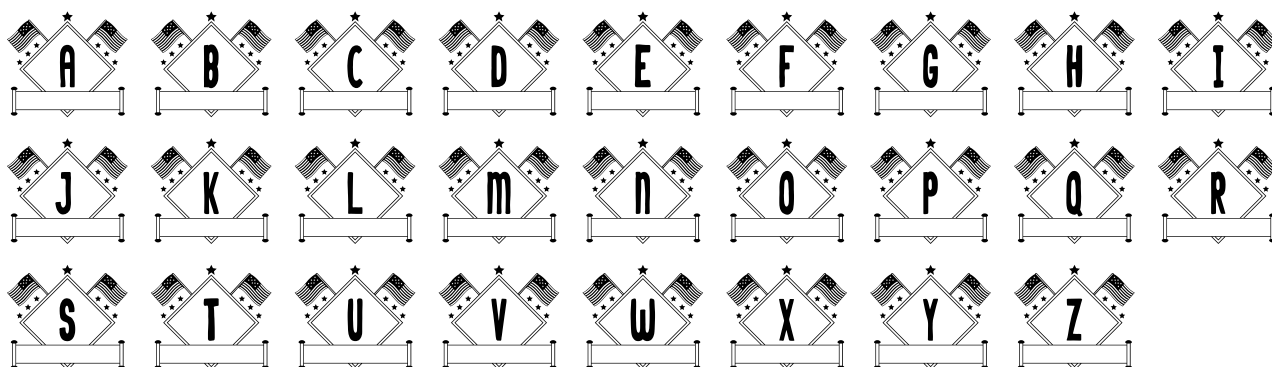

FONT SPECIFICATION

Square Independence Monogram

Square Independence Monogram - Regular

Uppercase Characters

Lowercase Characters

Numbers

Punctuation and Symbols

All Other Glyphs