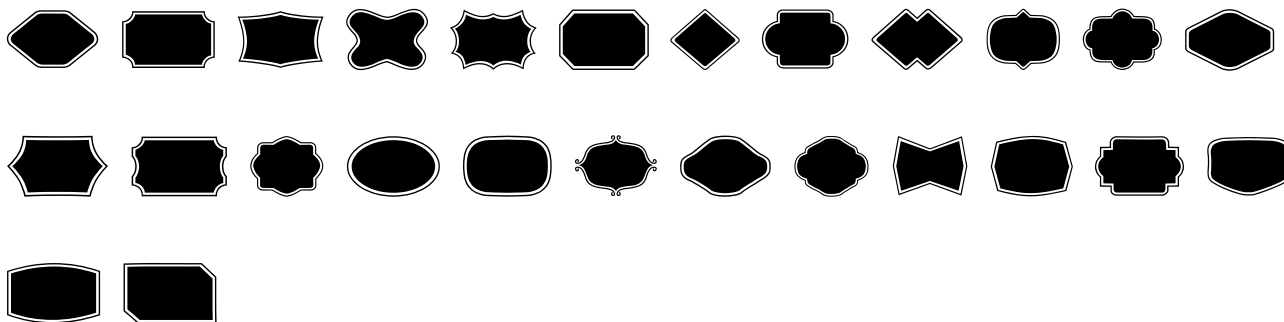

”

FE Badges - Regular

Uppercase Characters

Lowercase Characters

Numbers

Punctuation and Symbols

All Other Glyphs

FB Moon Light - Regular