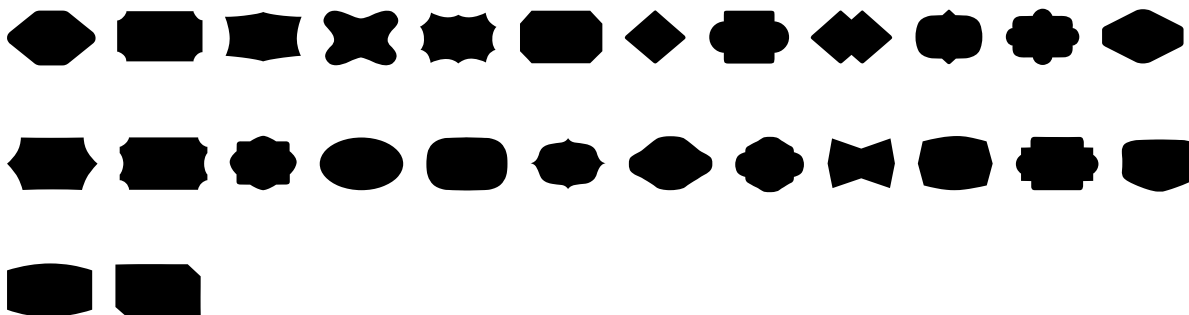

”

FE Badges - Regular

Uppercase Characters

Lowercase Characters

Numbers

Punctuation and Symbols

All Other Glyphs

FB Moon Light - Regular