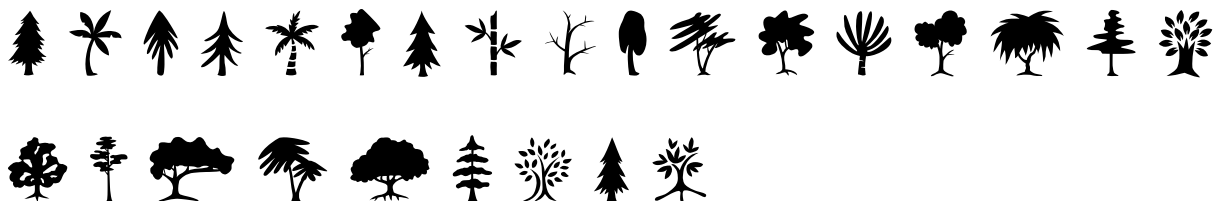

FE Trees - Regular

Uppercase Characters