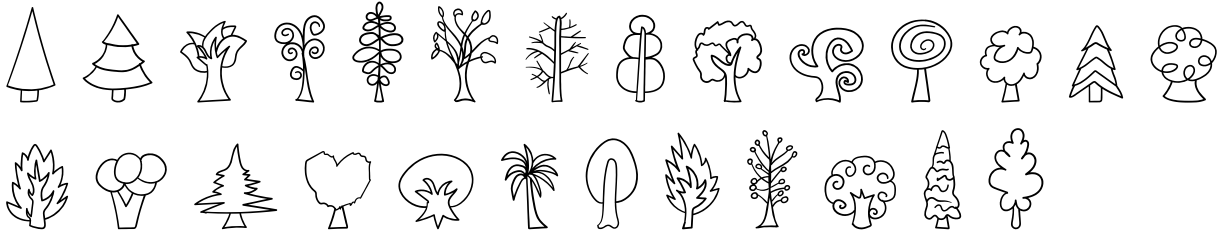

FONT SPECIFICATION

Tree Doodles - Dingbats Font

WL Trees DB - Regular

Uppercase Characters

Lowercase Characters

Numbers

Punctuation and Symbols

All Other Glyphs