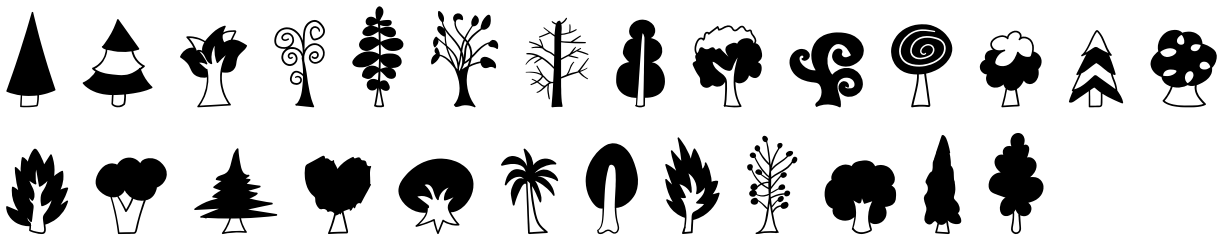

FONT SPECIFICATION

Tree Doodles - Dingbats Font

WL Trees DB - Regular

Uppercase Characters

Lowercase Characters

Numbers

Punctuation and Symbols

All Other Glyphs