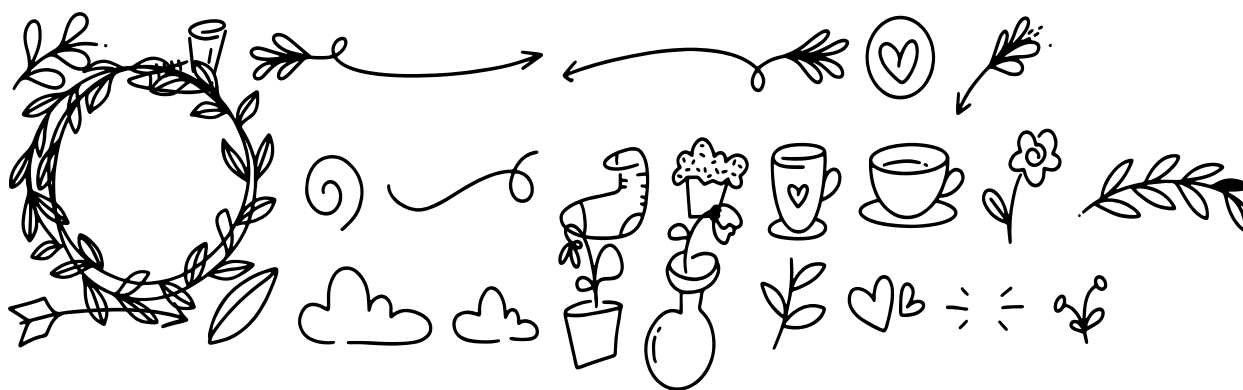

FONT SPECIFICATION

MelineaMelinea is a cute and charming handwritten font Swee

Melinea Clipart - Regular

Uppercase Characters

Lowercase Characters

Numbers

Punctuation and Symbols

All Other Glyphs