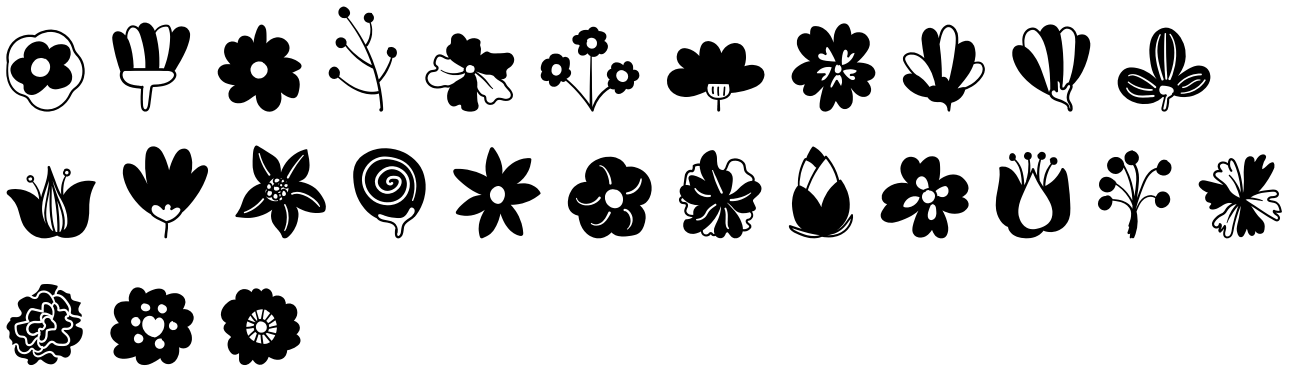

FONT SPECIFICATION

Flower Doodles - Dingbats Font

WL Flowers DB - Regular

Uppercase Characters

Lowercase Characters

Numbers

Punctuation and Symbols

All Other Glyphs