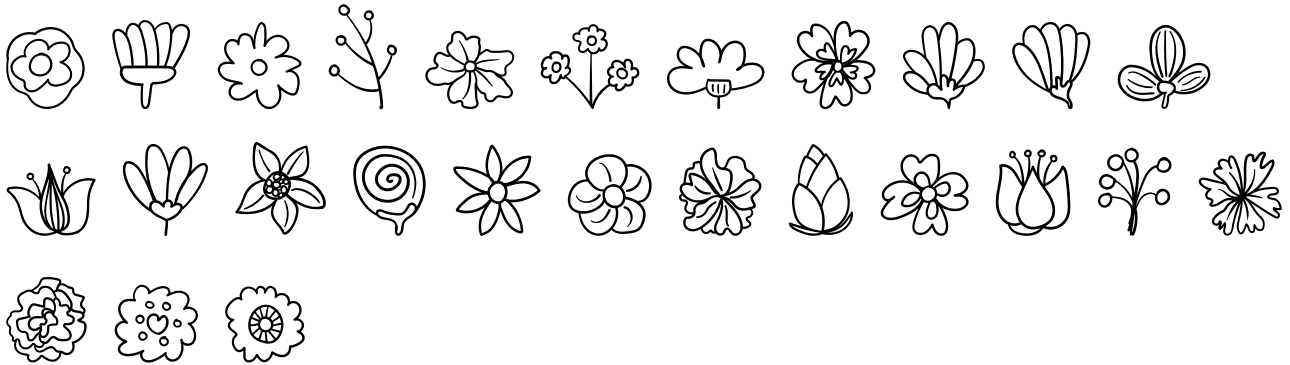

FONT SPECIFICATION

Flower Doodles - Dingbats Font

WL Flowers DB - Regular

Uppercase Characters

Lowercase Characters

Numbers

Punctuation and Symbols

All Other Glyphs