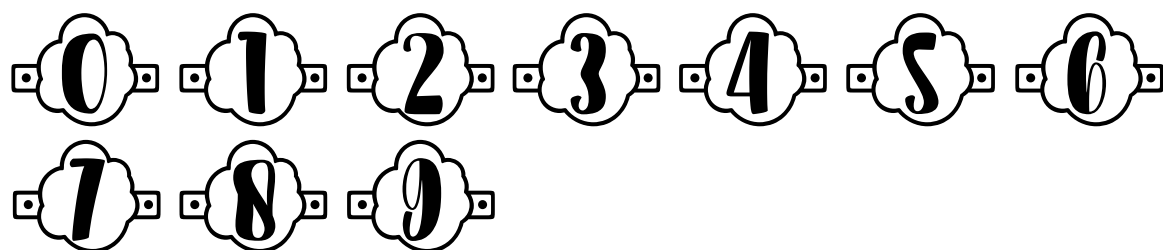

Plant Factory 14 monogram - Regular

Uppercase Characters

Lowercase Characters

Numbers