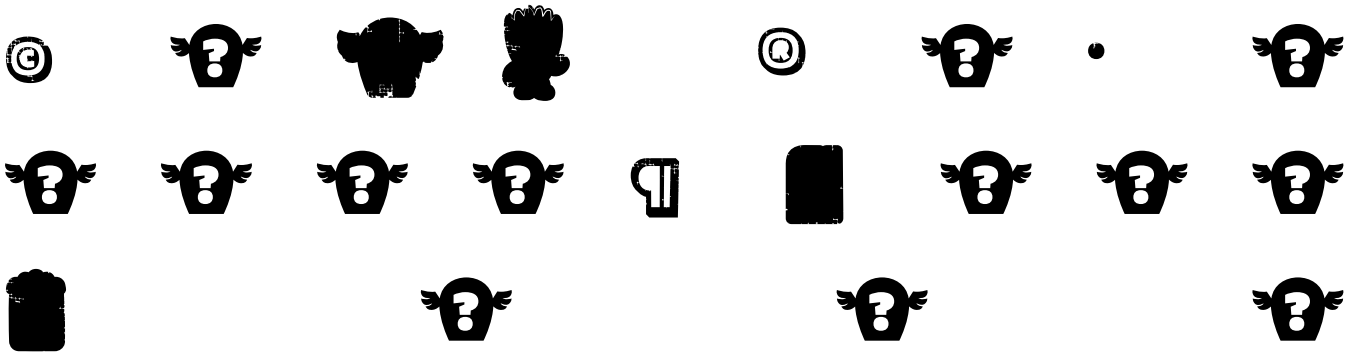

VectorLove Pro 006 Packaging Print - Regular

Uppercase Characters

Lowercase Characters

Numbers

Punctuation and Symbols

All Other Glyphs