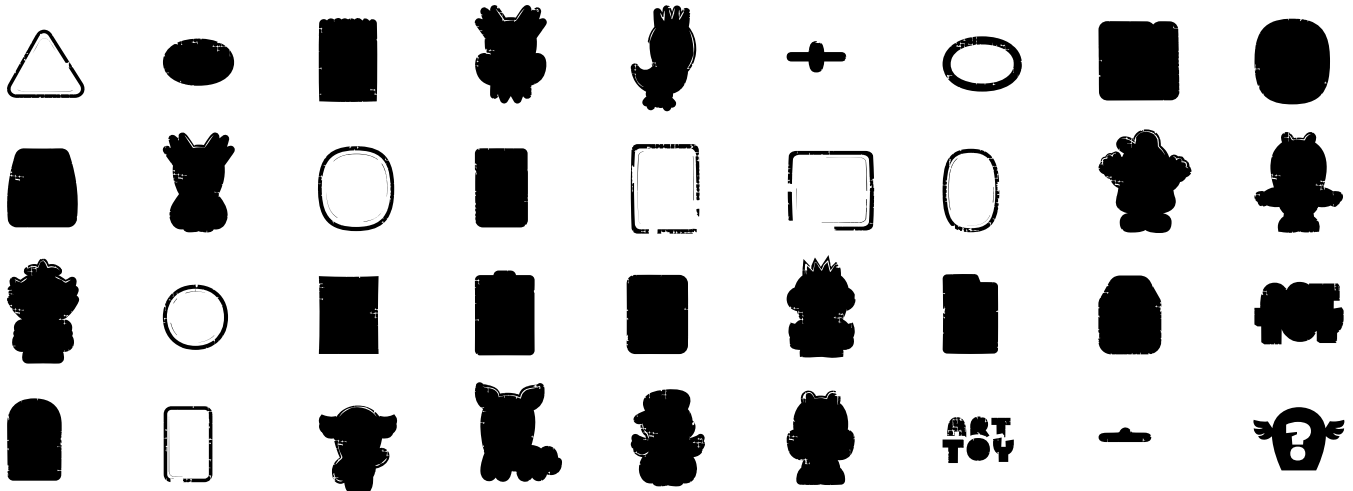

VectorLove Pro 006 Packaging Print - Regular

Uppercase Characters

Lowercase Characters

Numbers

Punctuation and Symbols

All Other Glyphs