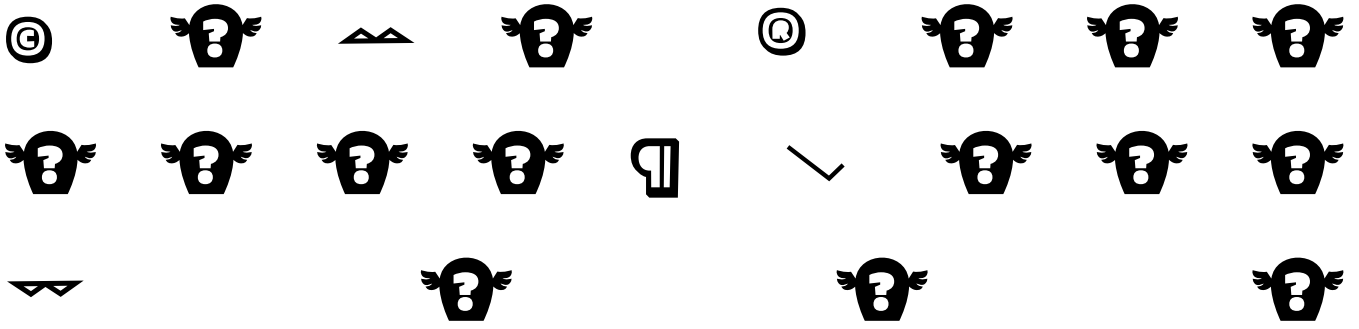

FONT SPECIFICATION

Vector Love Pro

VectorLove Pro 001 - Regular

Uppercase Characters

Lowercase Characters

Numbers

Punctuation and Symbols

All Other Glyphs

VectorLove Pro 002 Rough - Regular

Uppercase Characters

Lowercase Characters

Numbers

Punctuation and Symbols

All Other Glyphs

VectorLove Pro 003 Print - Regular

Uppercase Characters