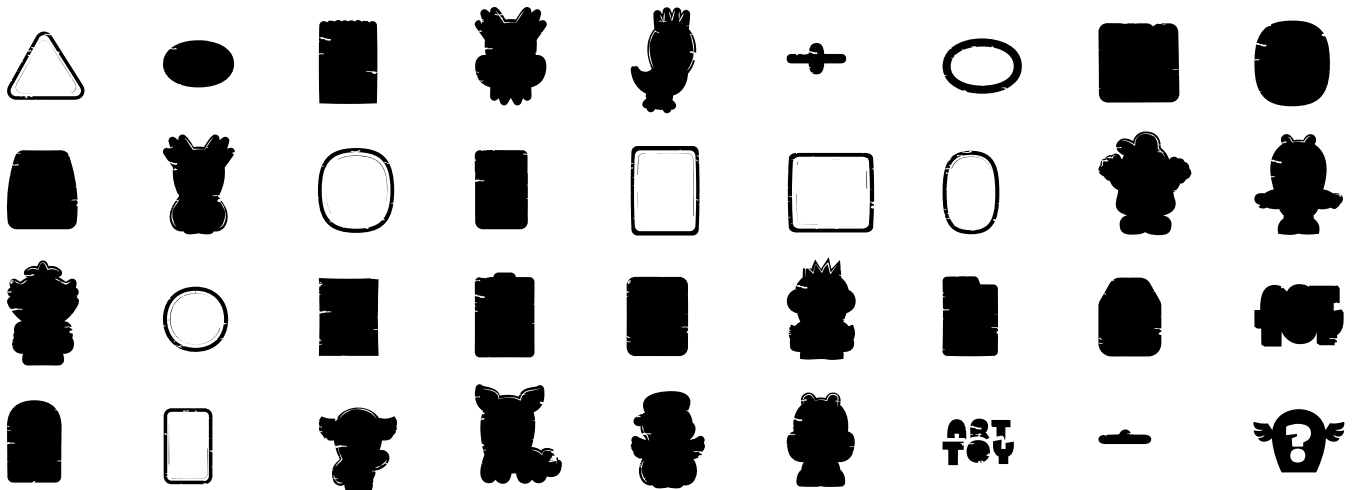

Punctuation and Symbols

All Other Glyphs

VectorLove Pro 005 Packaging Rough - Regular

Uppercase Characters

Lowercase Characters

Numbers

Punctuation and Symbols

All Other Glyphs