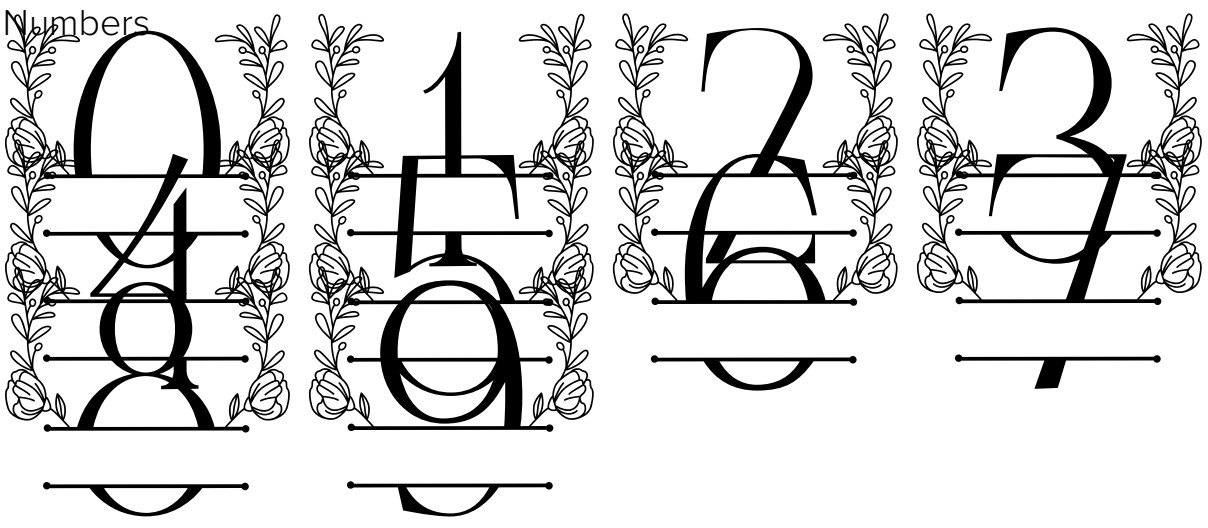

FONT SPECIFICATION

Floral Blossom Line Monogram

Floral Blossom Line Monogram - Regular

Uppercase Characters

Lowercase Characters

Punctuation and Symbols

All Other Glyphs