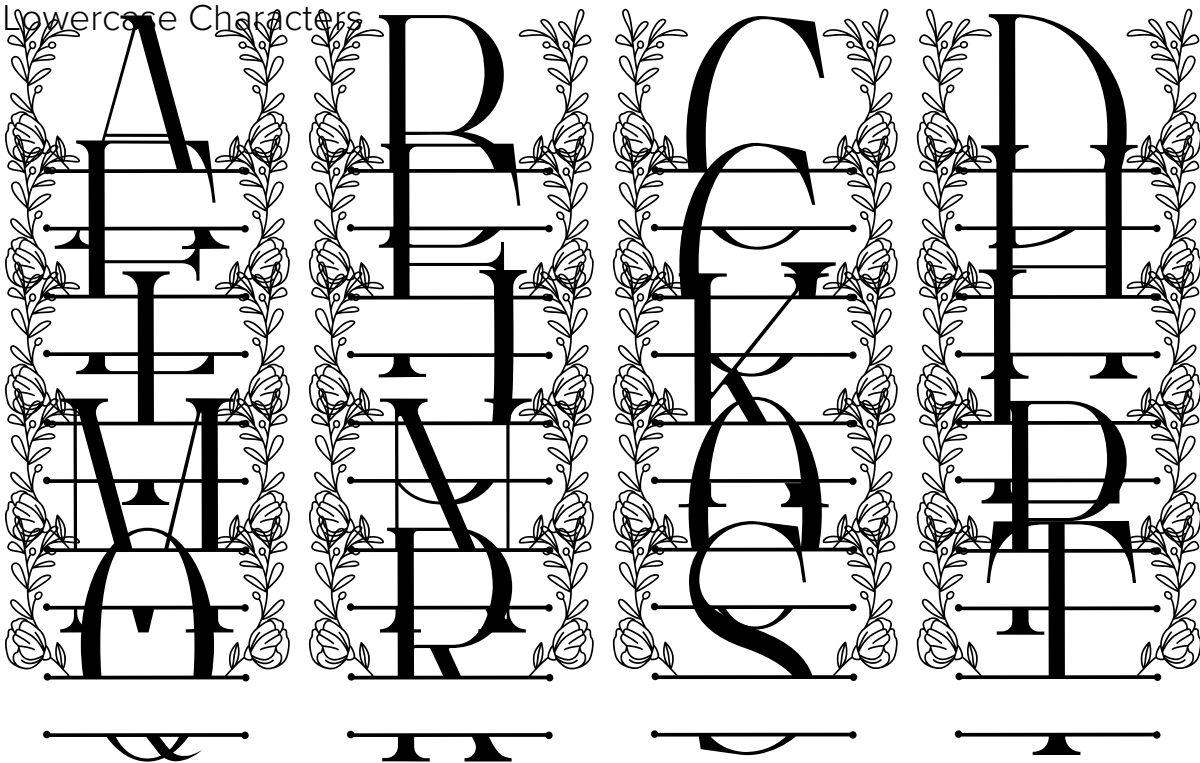

FONT SPECIFICATION

Floral Blossom Line Monogram

Floral Blossom Line Monogram - Regular

Uppercase Characters

Lowercase Characters

Punctuation and Symbols

All Other Glyphs