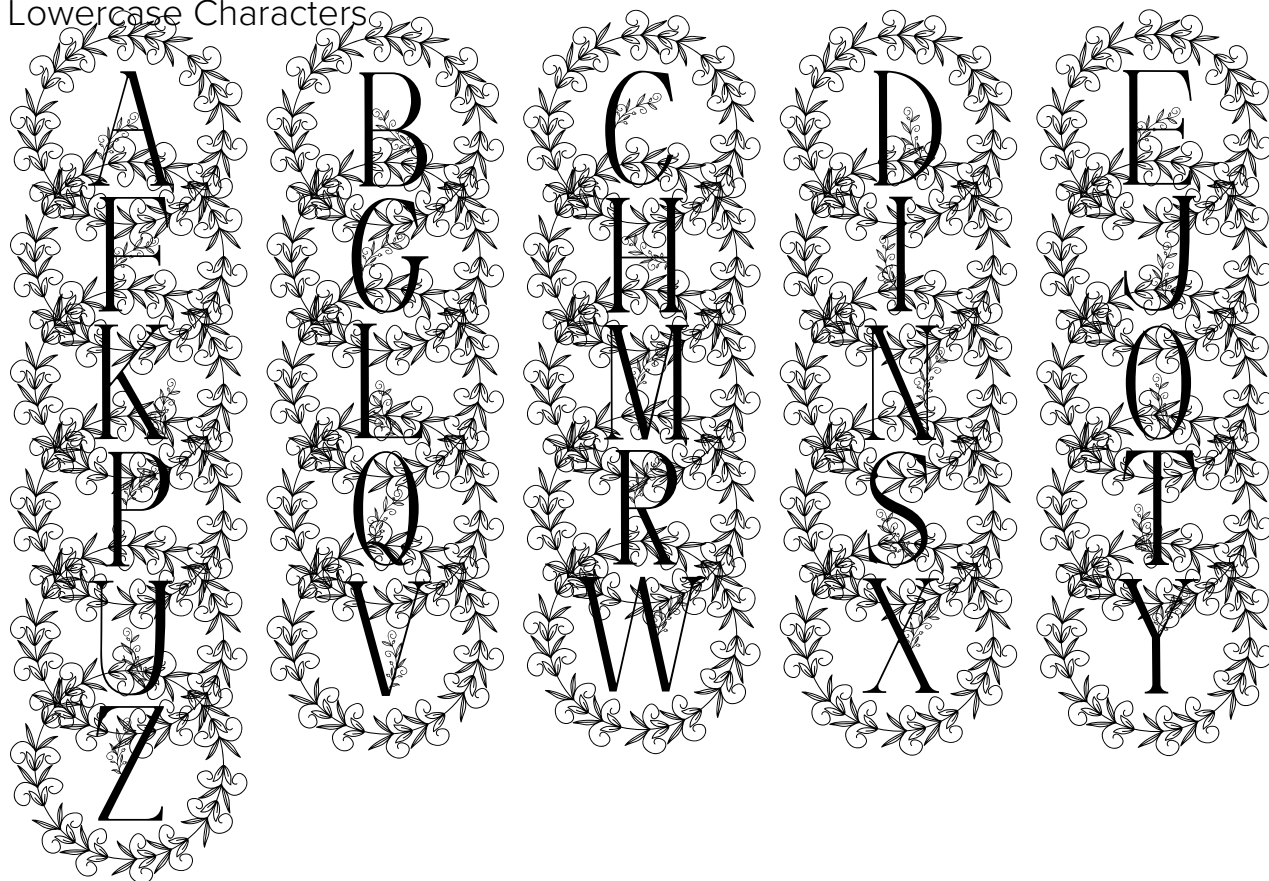

FONT SPECIFICATION

Swirl Leaf Monogram

Swirl Leaf Monogram - Regular

Uppercase Characters

Lowercase Characters

Numbers

Punctuation and Symbols

All Other Glyphs