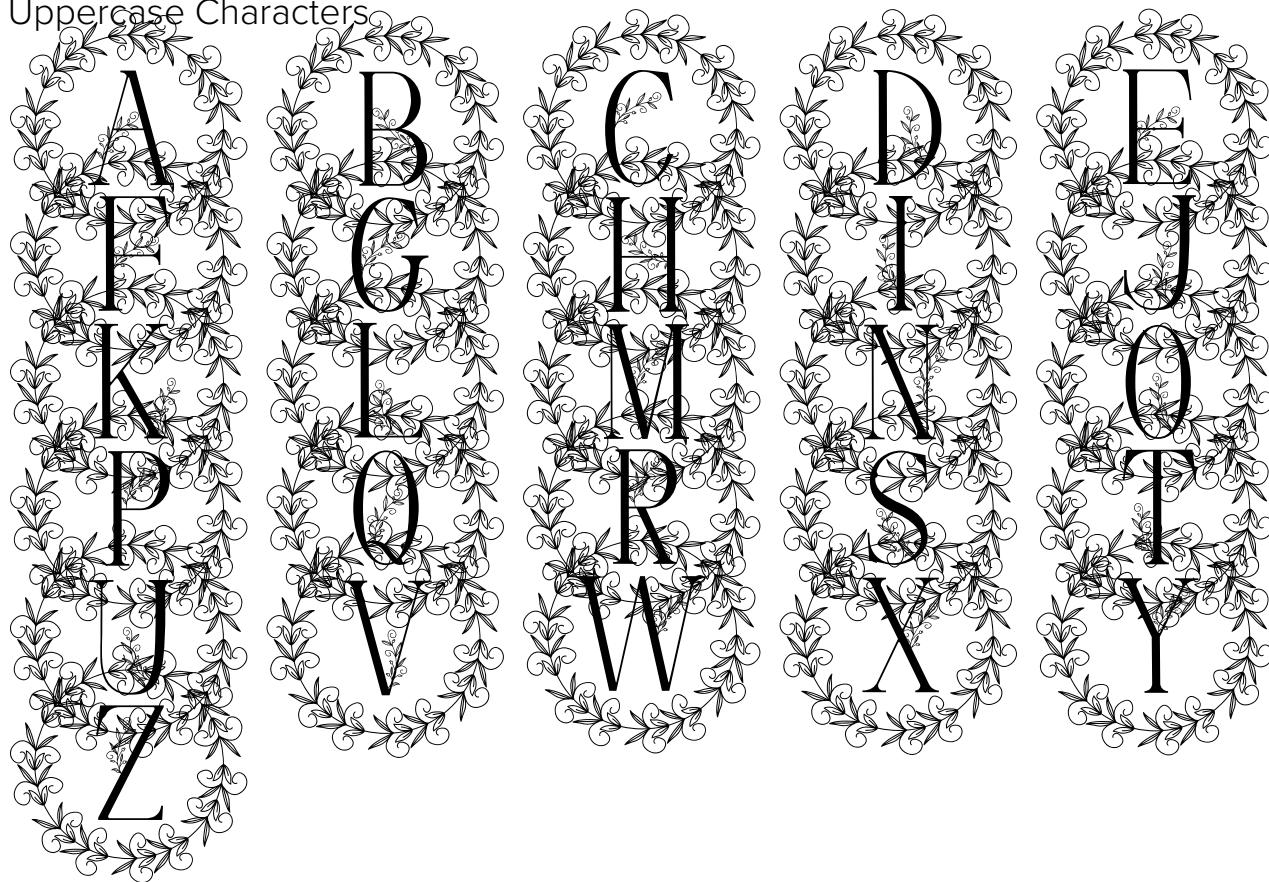

FONT SPECIFICATION

Swirl Leaf Monogram

Swirl Leaf Monogram - Regular

Uppercase Characters

Lowercase Characters

Numbers

Punctuation and Symbols

All Other Glyphs