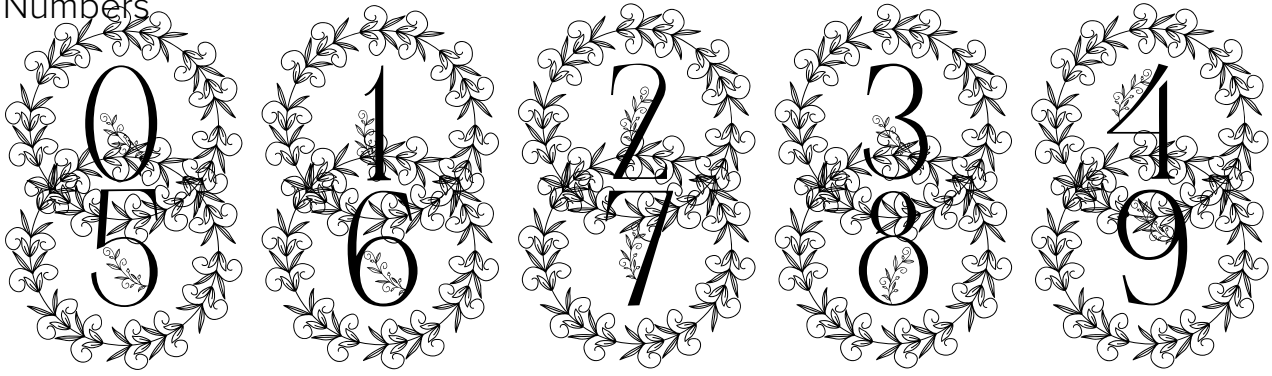

FONT SPECIFICATION

Swirl Leaf Monogram

Swirl Leaf Monogram - Regular

Uppercase Characters

Lowercase Characters

Numbers

Punctuation and Symbols

All Other Glyphs