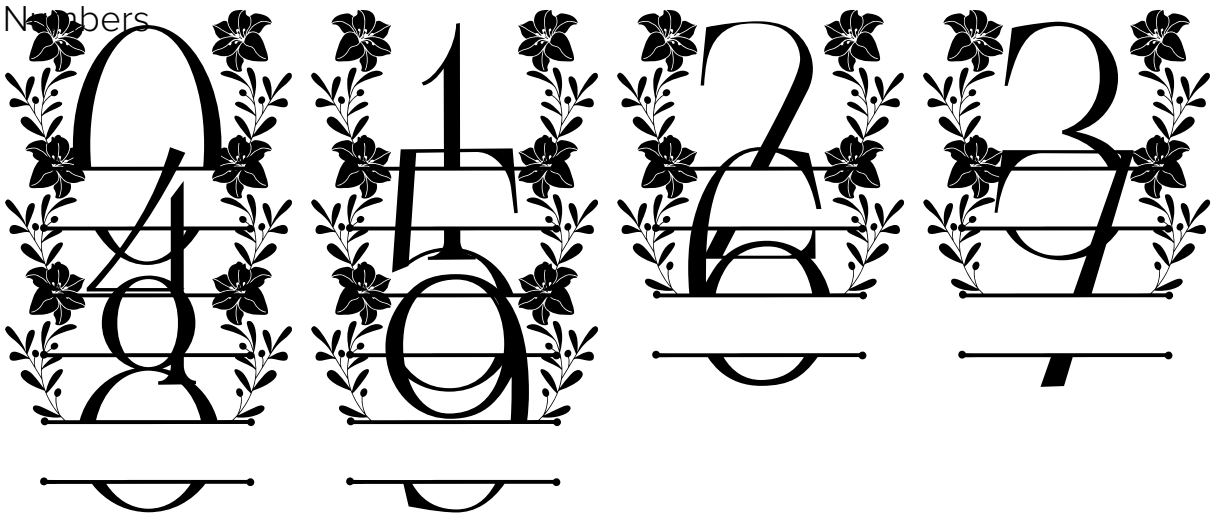

FONT SPECIFICATION

Beauty Lily Line Monogram

Beauty Lily Line Monogram - Regular

Uppercase Character

Lowercase Character

Numbers

Punctuation and Symbols

All Other Glyphs