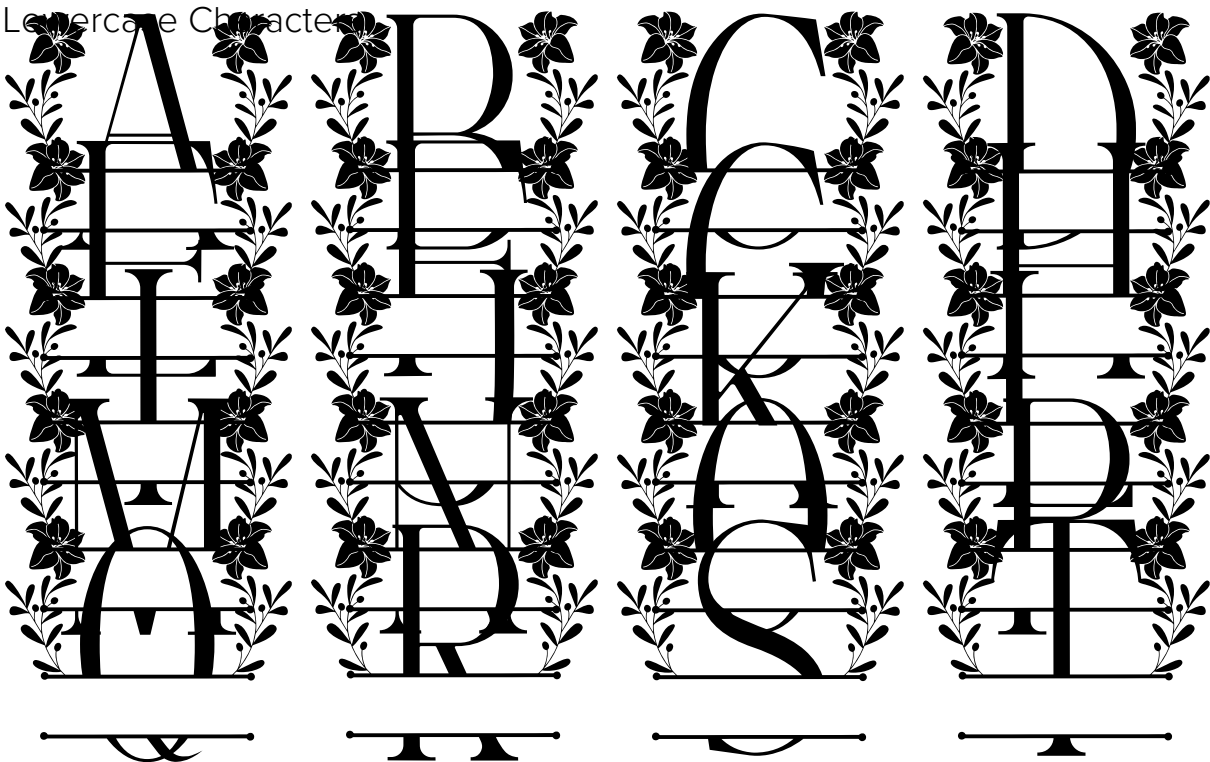

FONT SPECIFICATION

Beauty Lily Line Monogram

Beauty Lily Line Monogram - Regular

Uppercase Character

Lowercase Character

Numbers

Punctuation and Symbols

All Other Glyphs