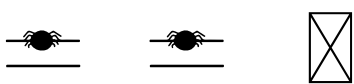

FONT SPECIFICATION

Font Bundle - Handwritten Fonts for Crafters - Halloween

Spooky Split - Regular

Uppercase Characters

Lowercase Characters

Numbers

Punctuation and Symbols

All Other Glyphs