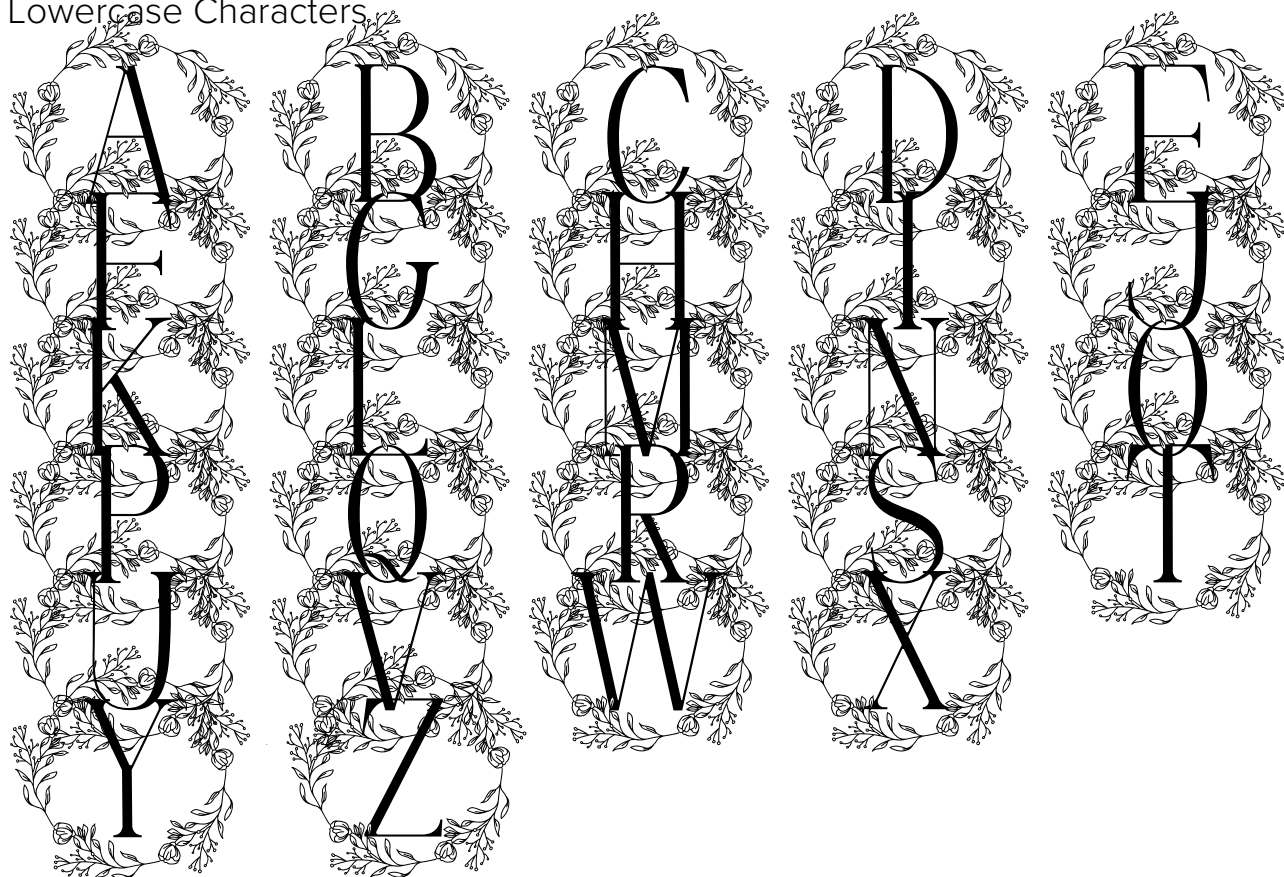

FONT SPECIFICATION

Beauty Flower Monogram

Beauty Flower Monogram - Regular

Uppercase Characters

Lowercase Characters

Numbers

Punctuation and Symbols

All Other Glyphs