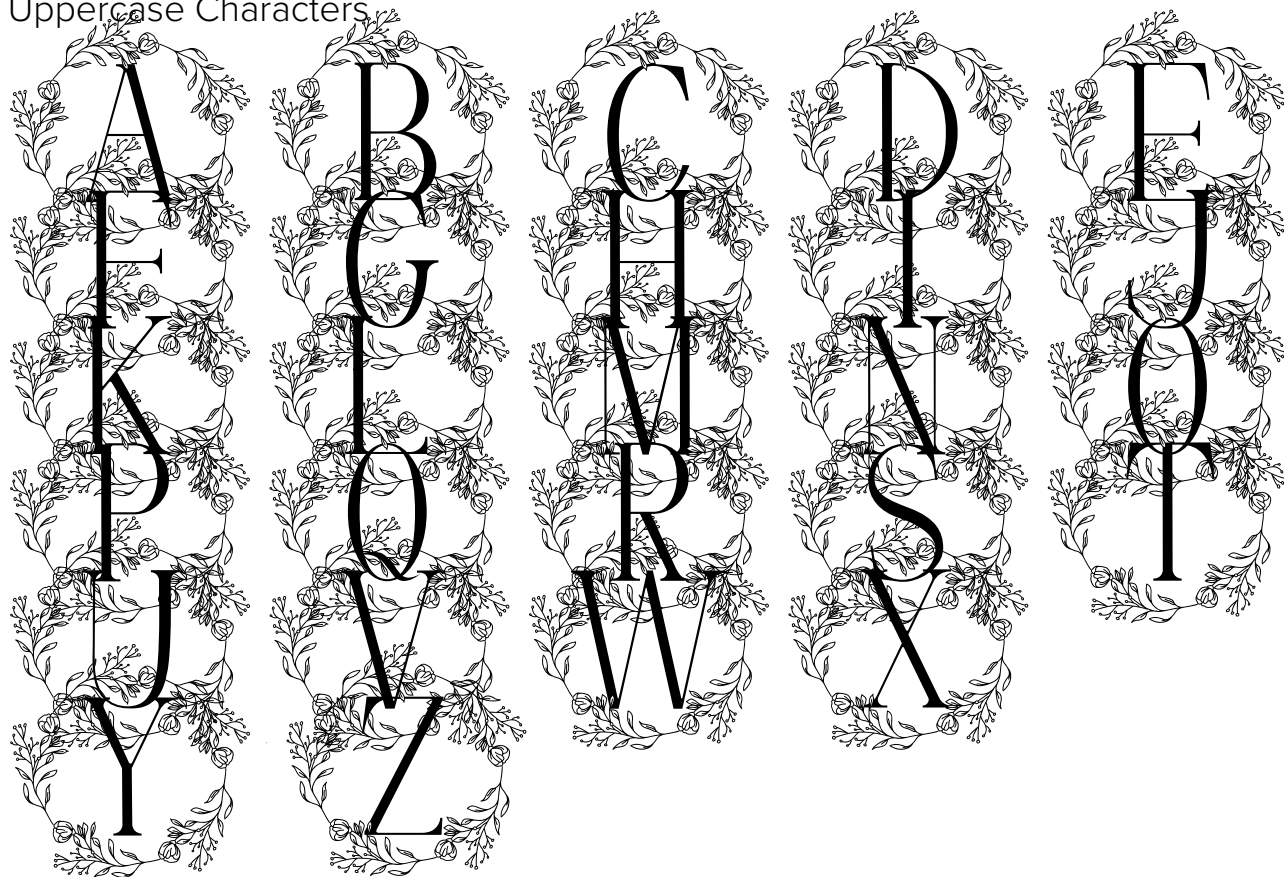

FONT SPECIFICATION

Beauty Flower Monogram

Beauty Flower Monogram - Regular

Uppercase Characters

Lowercase Characters

Numbers

Punctuation and Symbols

All Other Glyphs