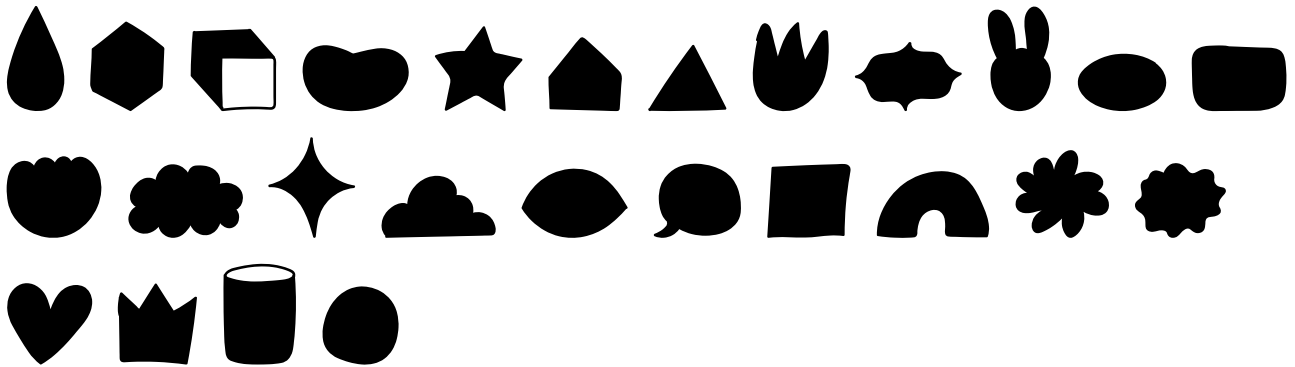

FONT SPECIFICATION

Shape Doodles - Dingbats Font

WL Shapes DB - Regular

Uppercase Characters

Lowercase Characters

Numbers

Punctuation and Symbols

All Other Glyphs