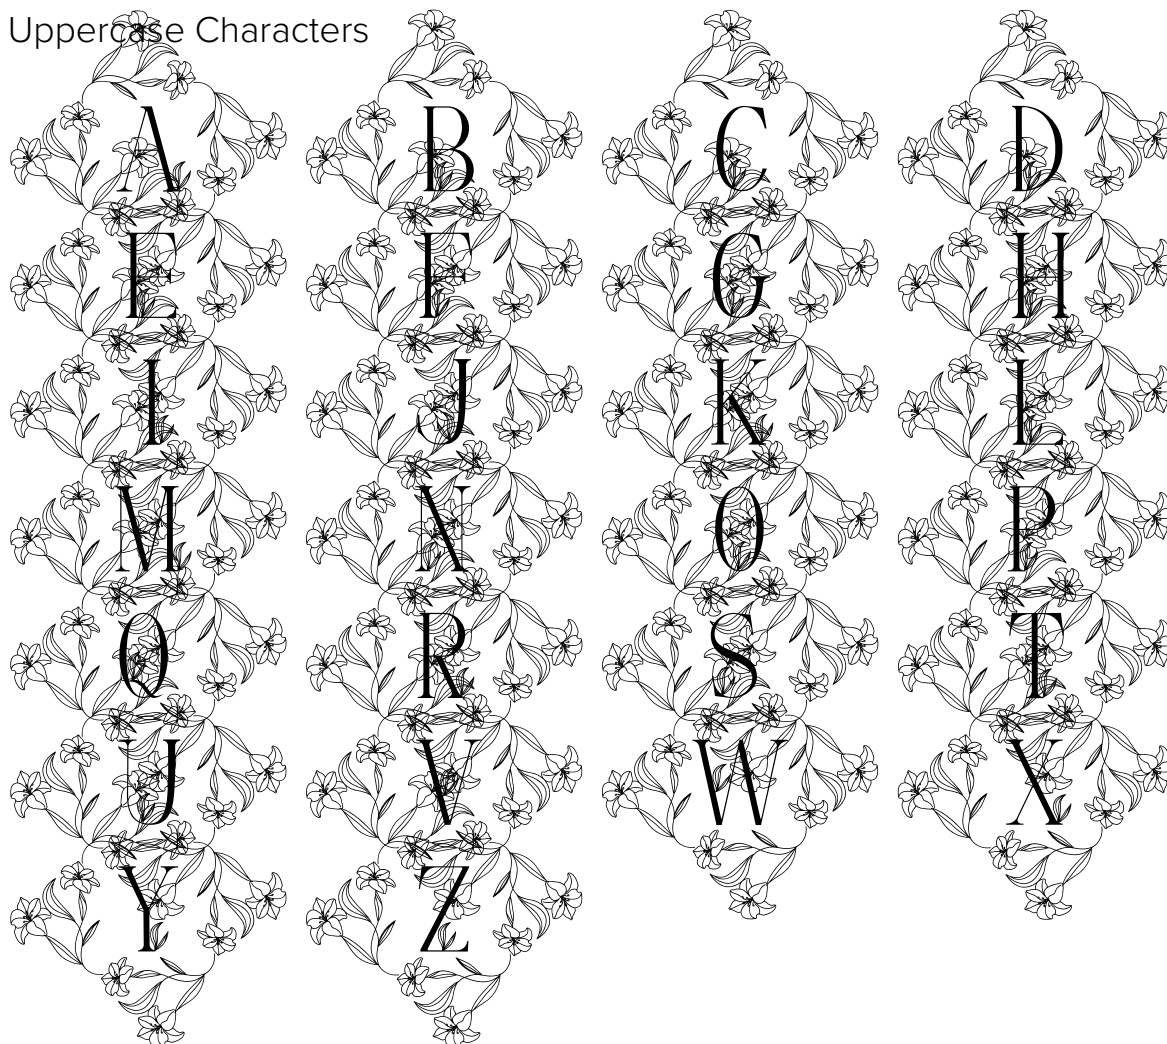

FONT SPECIFICATION

Square Lily Monogram Font

Square Lily Monogram - Regular

Uppercase Characters

Lowercase Characters

Numbers

Punctuation and Symbols

All Other Glyphs