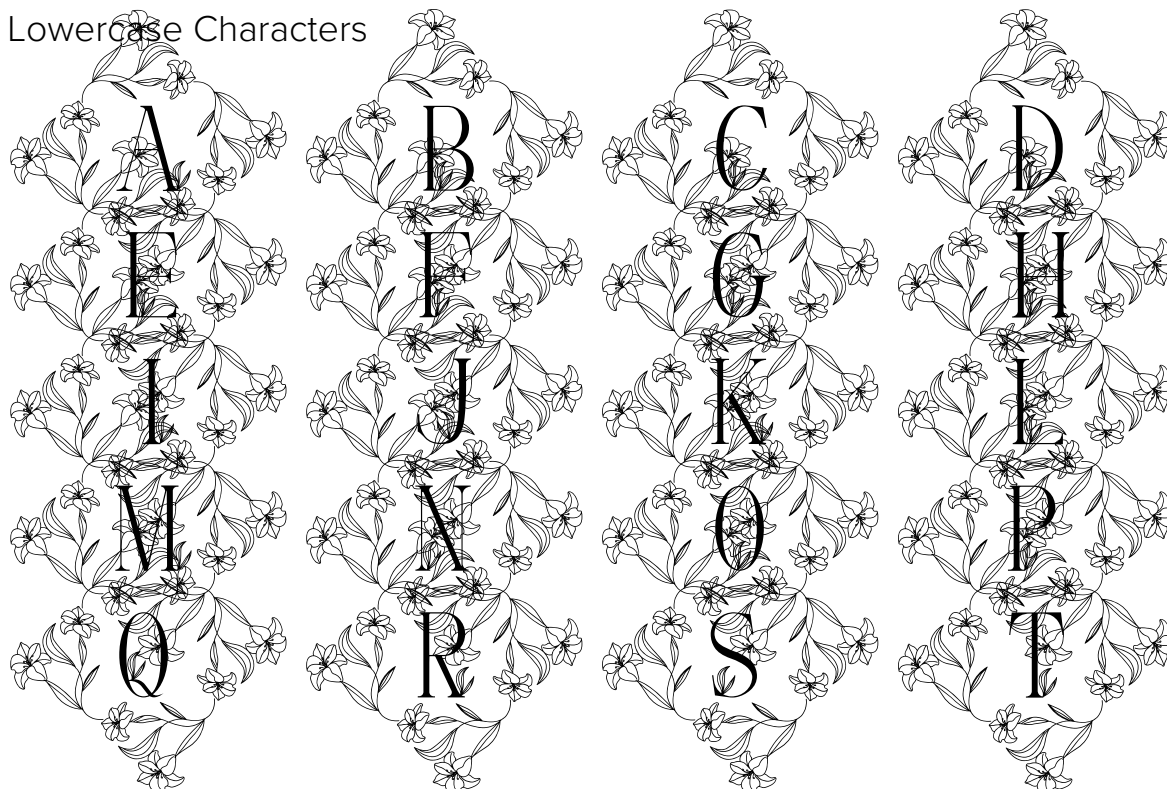

FONT SPECIFICATION

Square Lily Monogram Font

Square Lily Monogram - Regular

Uppercase Characters

Lowercase Characters

Numbers

Punctuation and Symbols

All Other Glyphs