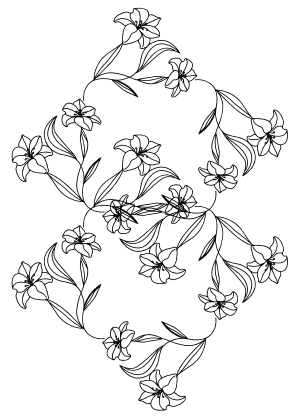

FONT SPECIFICATION

Square Lily Monogram Font

Square Lily Monogram - Regular

Uppercase Characters

Lowercase Characters

Numbers

Punctuation and Symbols

All Other Glyphs