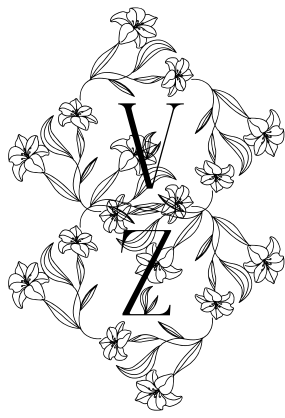

FONT SPECIFICATION

Square Lily Monogram Font

Square Lily Monogram - Regular

Uppercase Characters

Lowercase Characters

Numbers

Punctuation and Symbols

All Other Glyphs