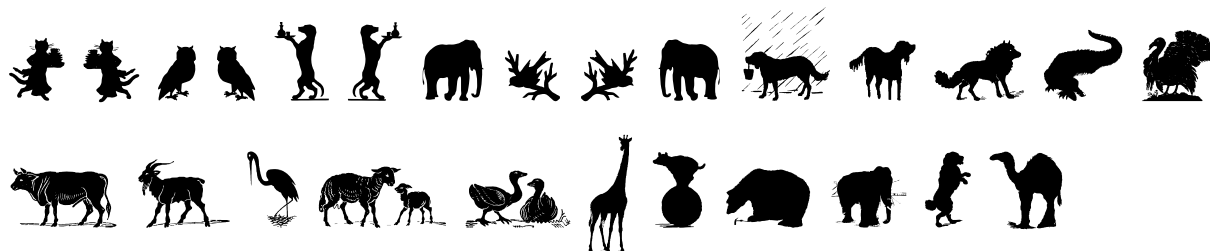

FONT SPECIFICATION

Animal Silhouettes pack

Animal Silhouettes - Regular

Uppercase Characters

Lowercase Characters

Numbers

Punctuation and Symbols

All Other Glyphs

Animal Silhouettes Two - Regular

Uppercase Characters

Lowercase Characters

Numbers

Punctuation and Symbols

All Other Glyphs