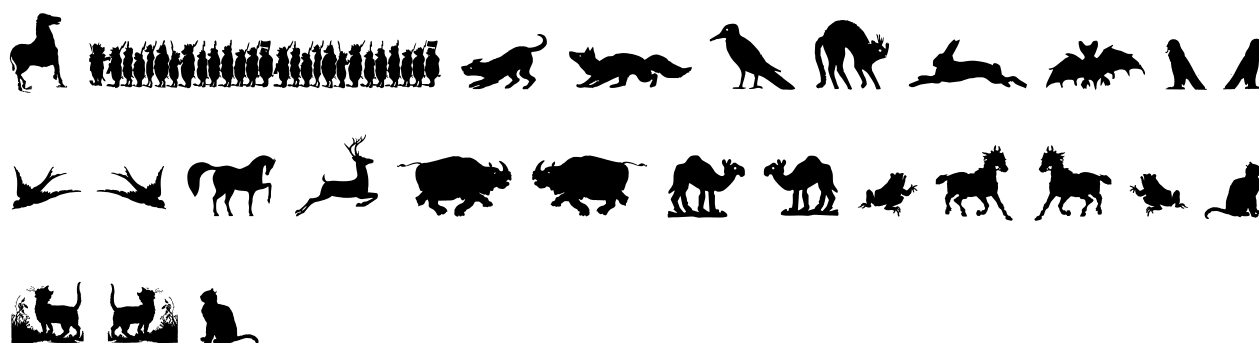

FONT SPECIFICATION

Animal Silhouettes pack

Animal Silhouettes - Regular

Uppercase Characters

Lowercase Characters

Numbers

Punctuation and Symbols

All Other Glyphs

Animal Silhouettes Two - Regular

Uppercase Characters

Lowercase Characters

Numbers

Punctuation and Symbols

All Other Glyphs