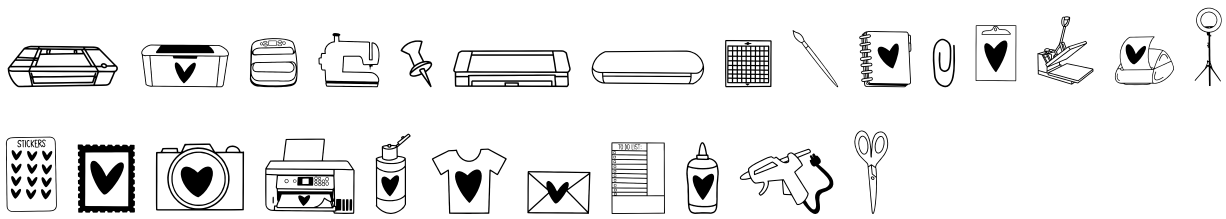

FONT SPECIFICATION

Small Town Empire - A Skinny Crafty Font with Doodles

MBSmallTownEmpire2 - Regular

Uppercase Characters

Lowercase Characters

Numbers

Punctuation and Symbols

All Other Glyphs