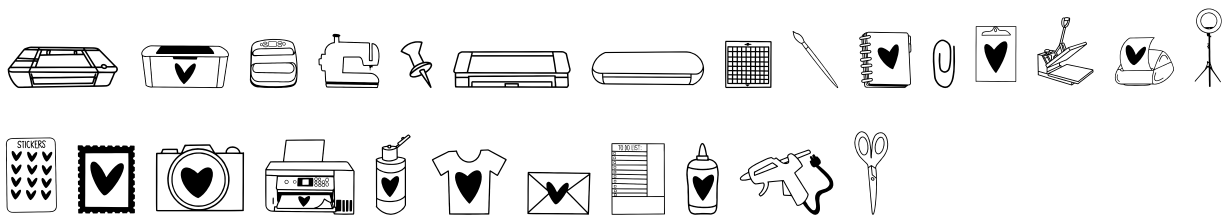

FONT SPECIFICATION

Small Town Empire - A Skinny Crafty Font with Doodles

MBSmallTownEmpire2 - Regular

Uppercase Characters

Lowercase Characters

Numbers

Punctuation and Symbols

All Other Glyphs