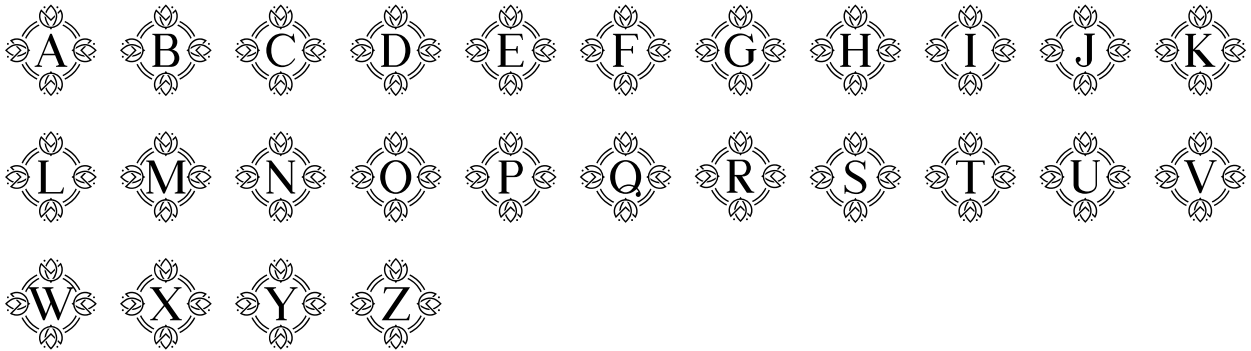

FONT SPECIFICATION

Tulip Monogram split letter font

Tulip monogram - Regular

Uppercase Characters

Lowercase Characters

Numbers

Punctuation and Symbols

All Other Glyphs