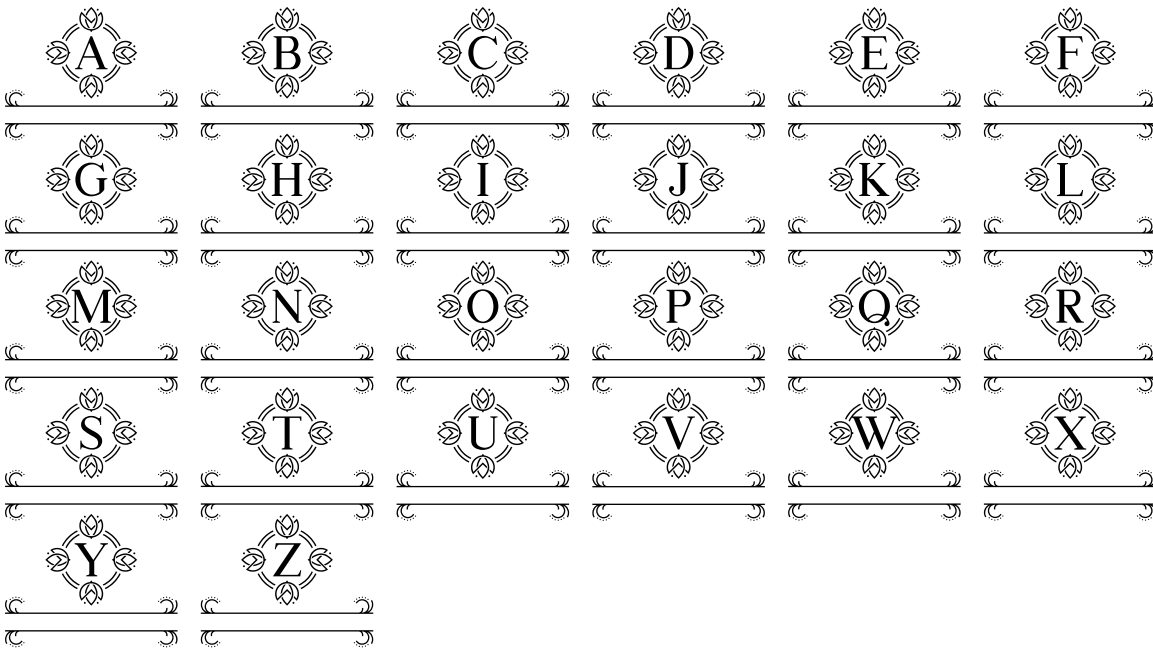

FONT SPECIFICATION

Tulip Monogram split letter font

Tulip monogram - Regular

Uppercase Characters

Lowercase Characters

Numbers

Punctuation and Symbols

All Other Glyphs