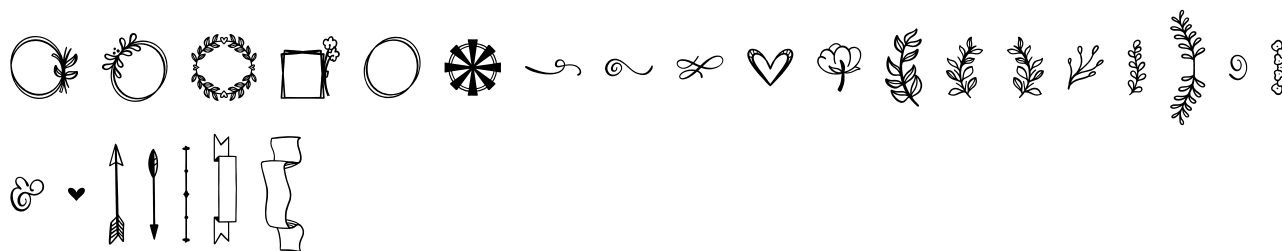

FONT SPECIFICATION

Sign Doodles - A Dingbat Font - Great For Farmhouse Signs

FB-SignDoodles - Regular

Uppercase Characters

Lowercase Characters

Numbers

Punctuation and Symbols

All Other Glyphs