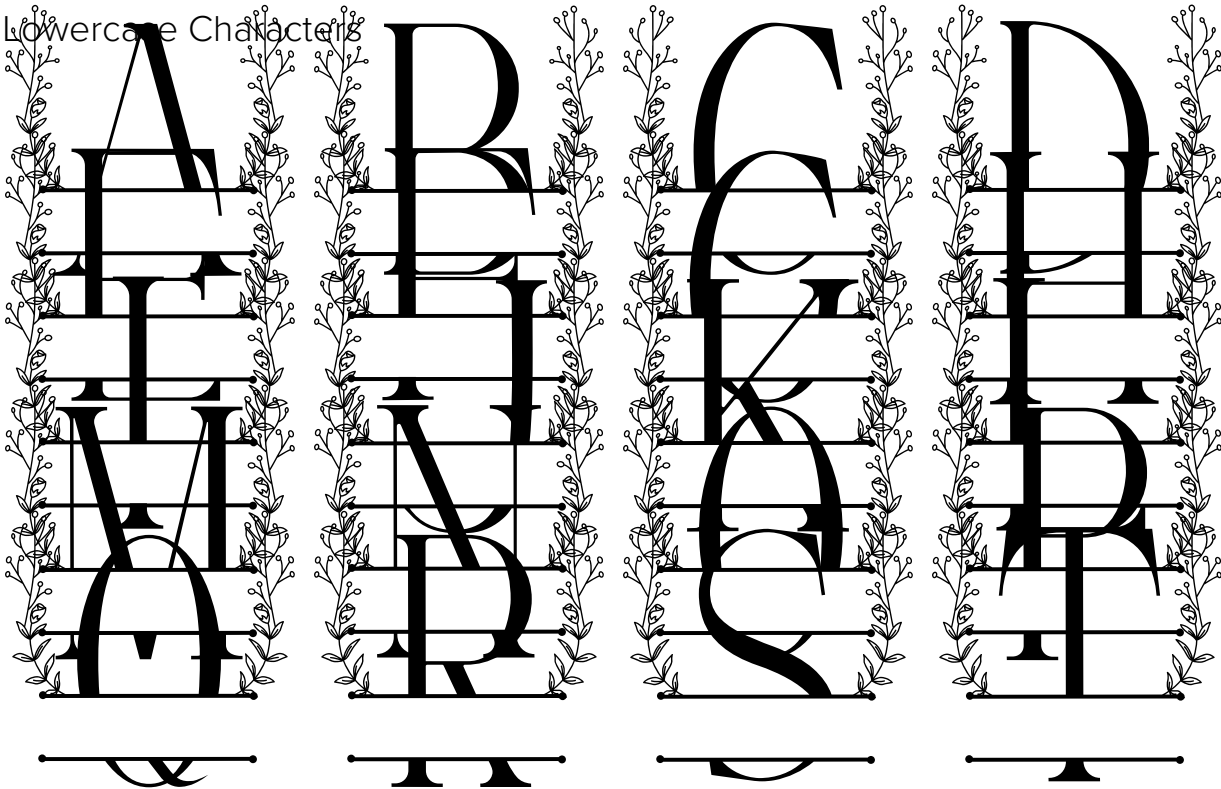

FONT SPECIFICATION

Rose Buds Line Monogram

Rose Buds Line Monogram - Regular

Uppercase Characters

Lowercase Characters

Punctuation and Symbols

All Other Glyphs