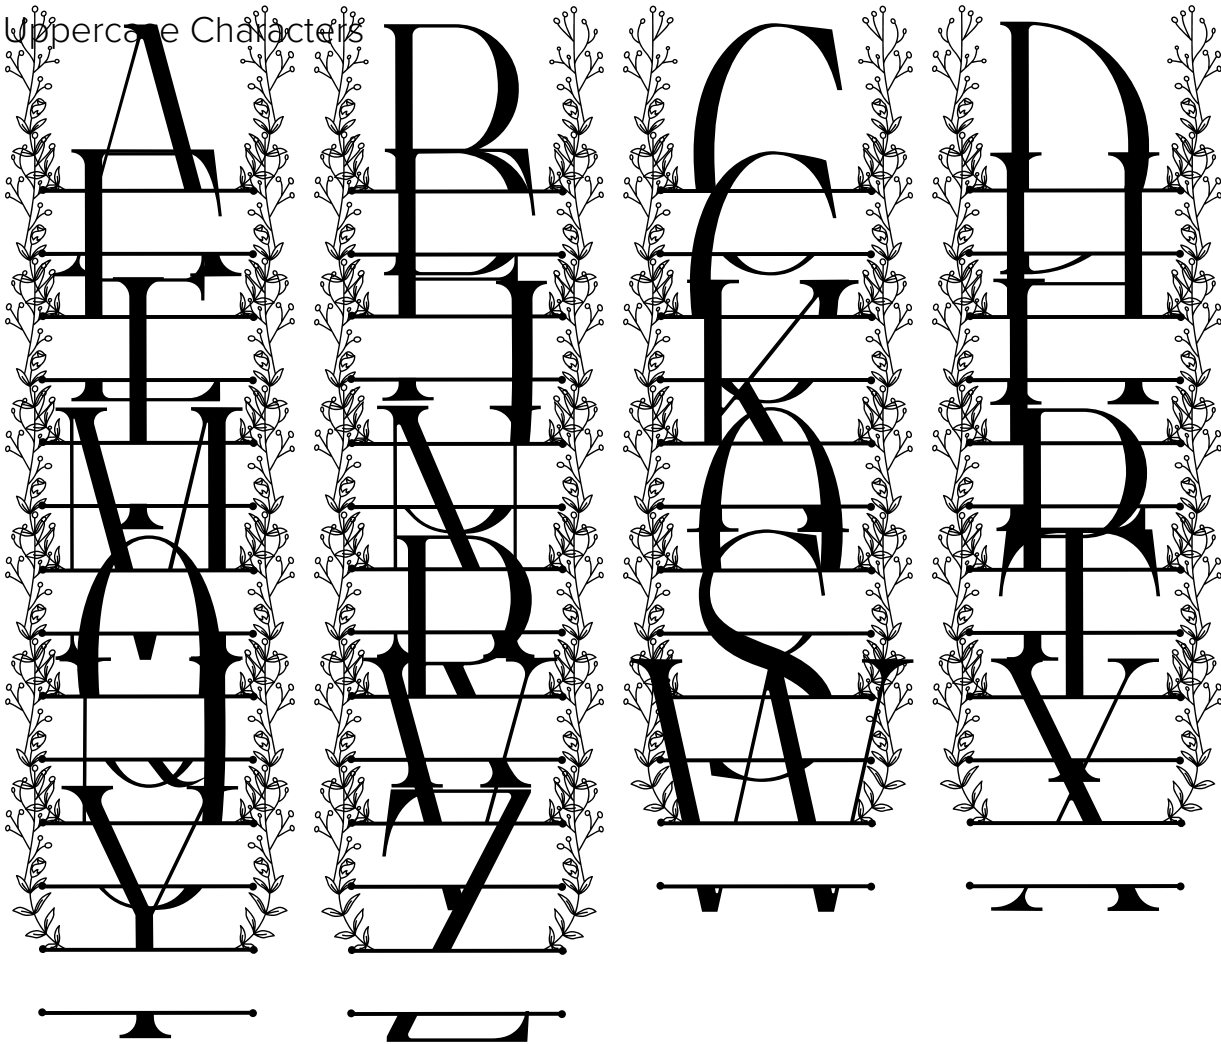

FONT SPECIFICATION

Rose Buds Line Monogram

Rose Buds Line Monogram - Regular

Uppercase Characters

Lowercase Characters

Punctuation and Symbols

All Other Glyphs