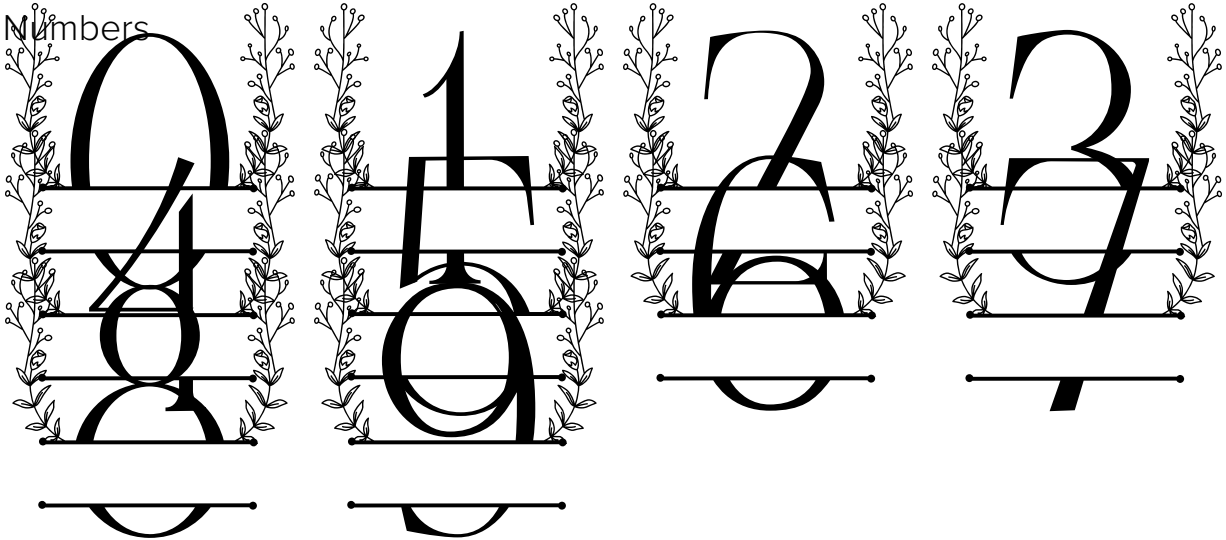

FONT SPECIFICATION

Rose Buds Line Monogram

Rose Buds Line Monogram - Regular

Uppercase Characters

Lowercase Characters

Punctuation and Symbols

All Other Glyphs