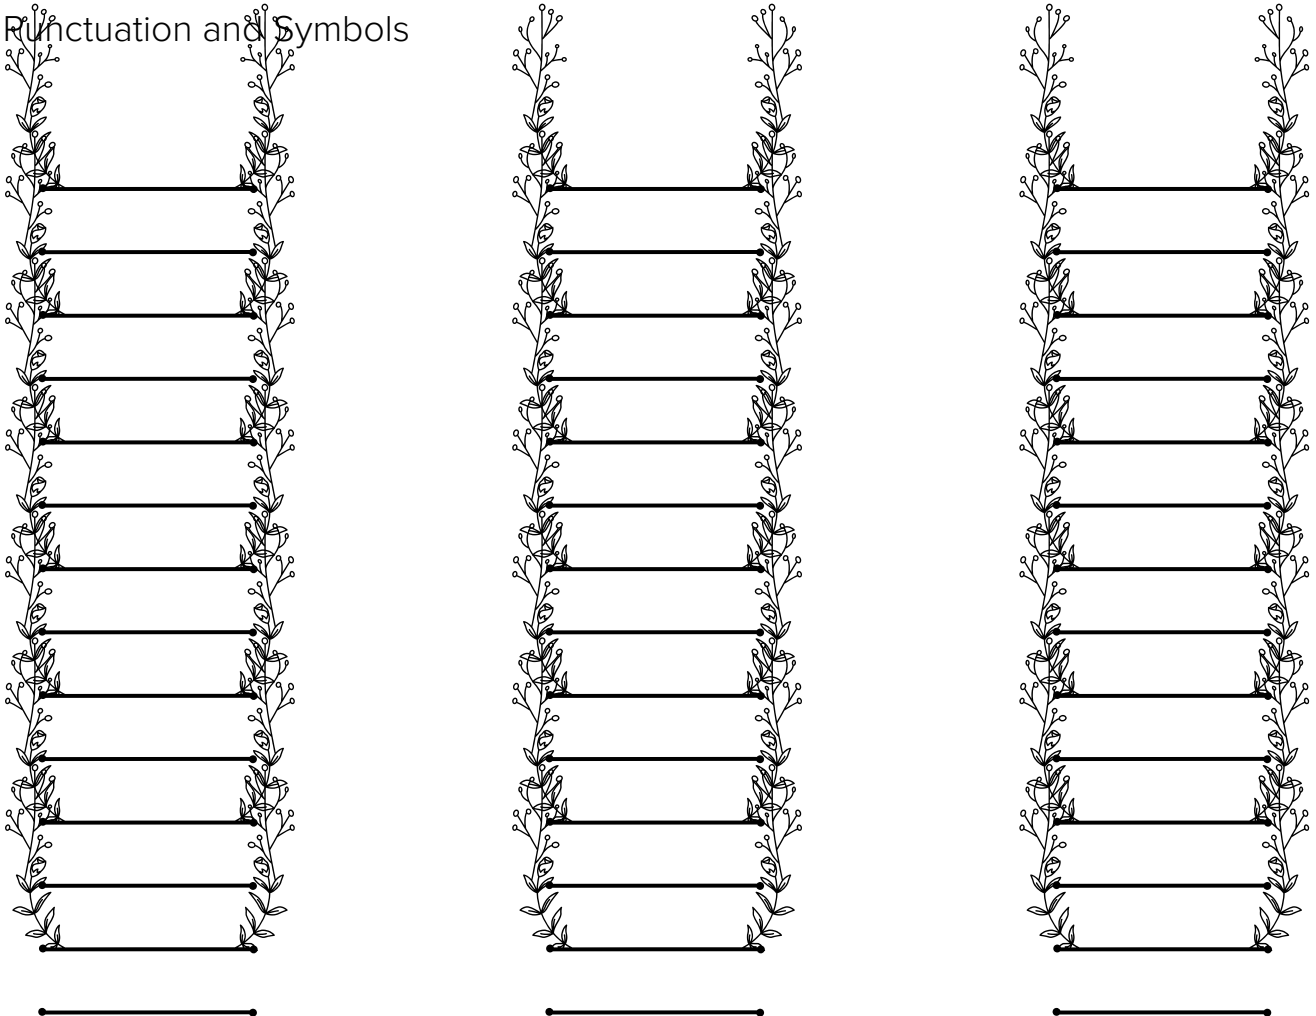

FONT SPECIFICATION

Rose Buds Line Monogram

Rose Buds Line Monogram - Regular

Uppercase Characters

Lowercase Characters

Punctuation and Symbols

All Other Glyphs