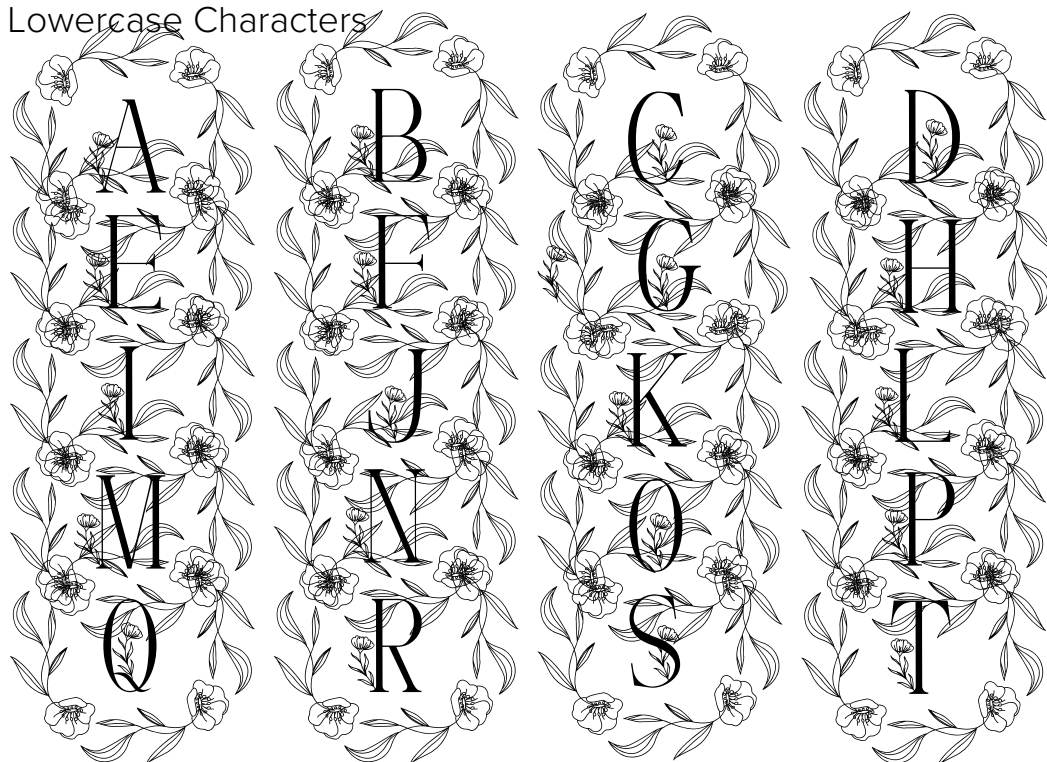

FONT SPECIFICATION

Sweet Spring Monogram Font

Sweet Spring Monogram - Regular

Uppercase Characters

Lowercase Characters

Numbers

Punctuation and Symbols

All Other Glyphs