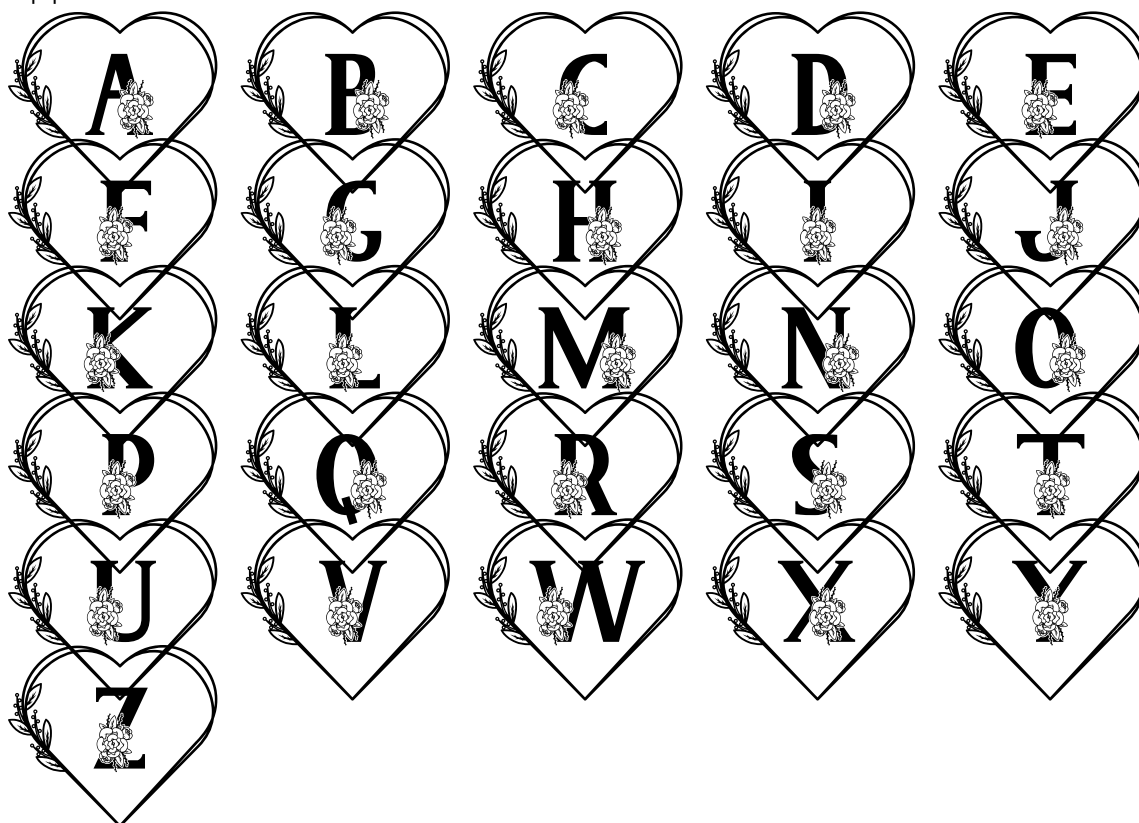

FONT SPECIFICATION

Sweety Camellia - Monogram Font

Sweetie Camellia Monogram - Regular

Uppercase Characters

Lowercase Characters

Numbers

Punctuation and Symbols

All Other Glyphs