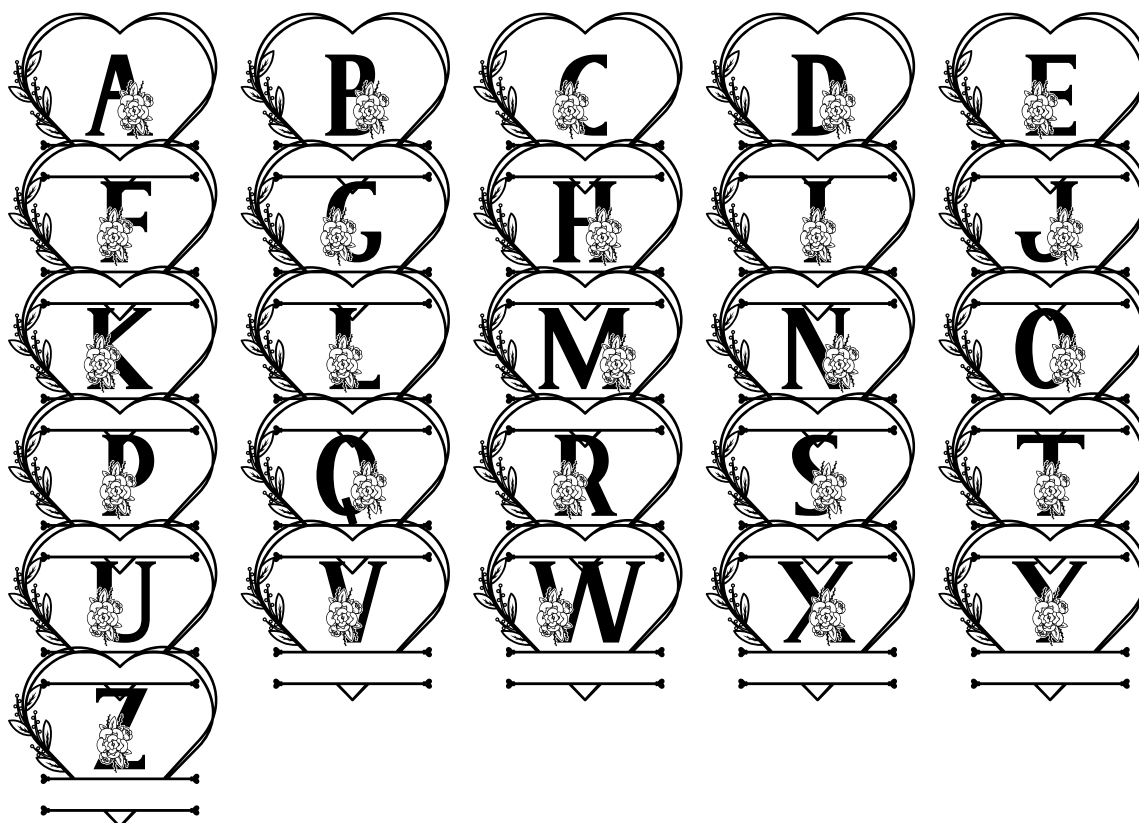

FONT SPECIFICATION

Sweety Camellia - Monogram Font

Sweetie Camellia Monogram - Regular

Uppercase Characters

Lowercase Characters

Numbers

Punctuation and Symbols

All Other Glyphs