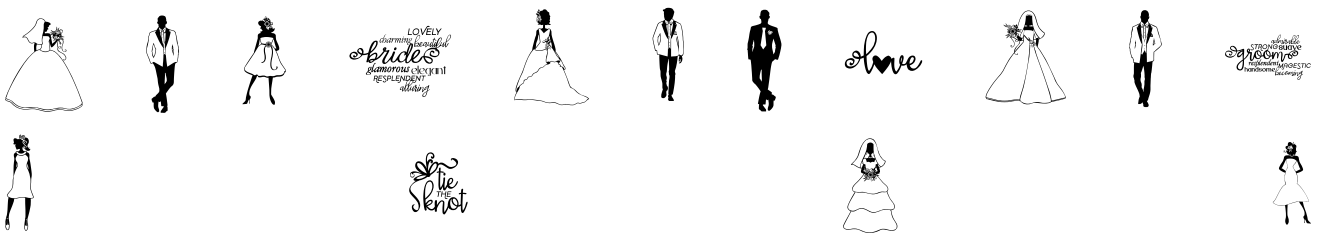

FONT SPECIFICATION

Fall Love Affair Dingbats

DB Fall Love Affair - Regular

Uppercase Characters

Lowercase Characters

Numbers

Punctuation and Symbols

All Other Glyphs