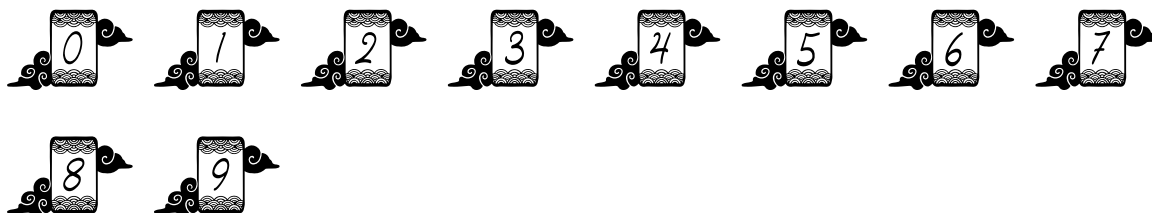

FONT SPECIFICATION

Square Wave Monogram

Square Wave Monogram - Regular

Uppercase Characters

Lowercase Characters

Numbers

Punctuation and Symbols

All Other Glyphs