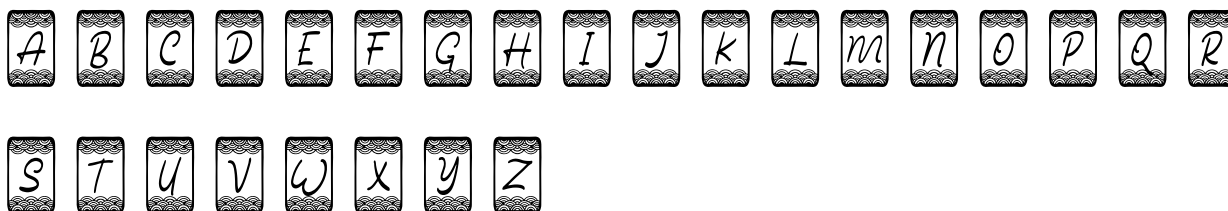

FONT SPECIFICATION

Square Wave Monogram

Square Wave Monogram - Regular

Uppercase Characters

Lowercase Characters

Numbers

Punctuation and Symbols

All Other Glyphs