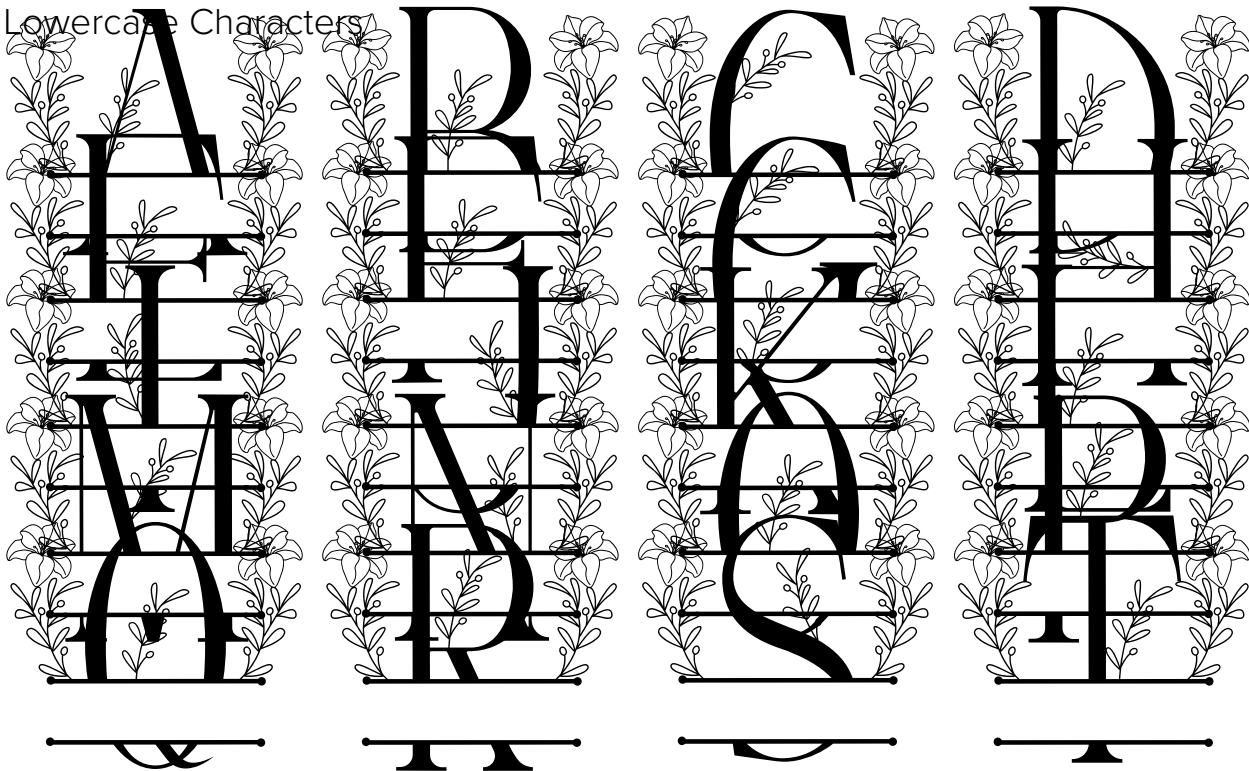

FONT SPECIFICATION

White Lily Line Monogram

White Lily Line Monogram - Regular

Uppercase Characters

Lowercase Characters

Numbers

Punctuation and Symbols

All Other Glyphs