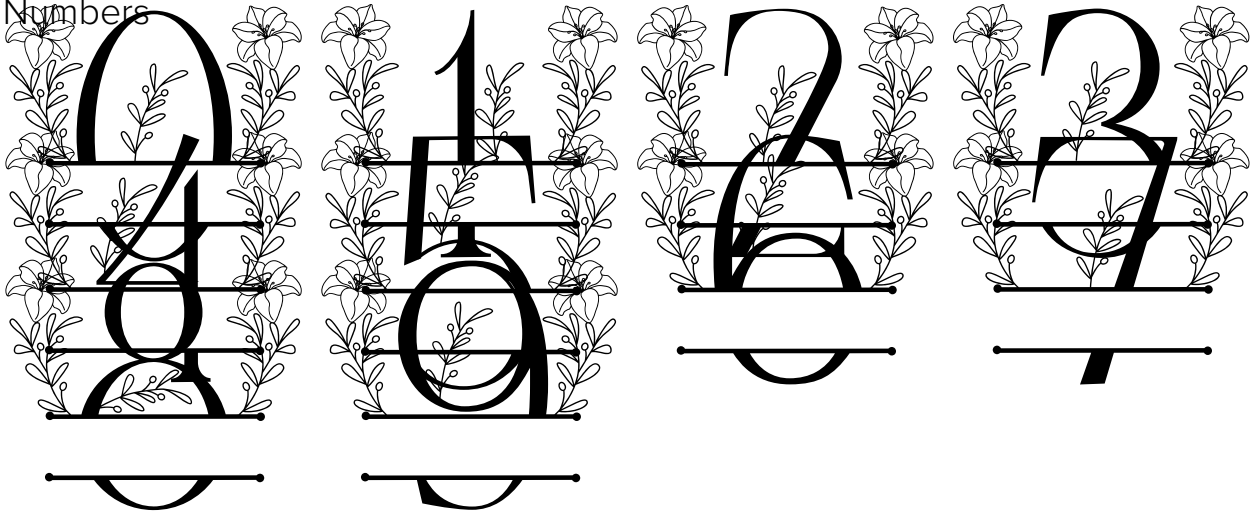

FONT SPECIFICATION

White Lily Line Monogram

White Lily Line Monogram - Regular

Uppercase Characters

Lowercase Characters

Numbers

Punctuation and Symbols

All Other Glyphs