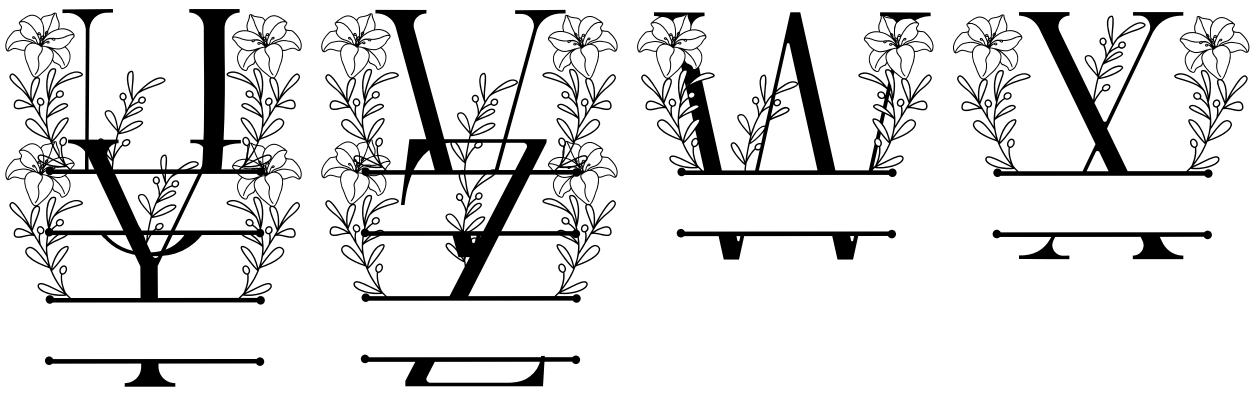

FONT SPECIFICATION

White Lily Line Monogram

White Lily Line Monogram - Regular

Uppercase Characters

Lowercase Characters

Numbers

Punctuation and Symbols

All Other Glyphs