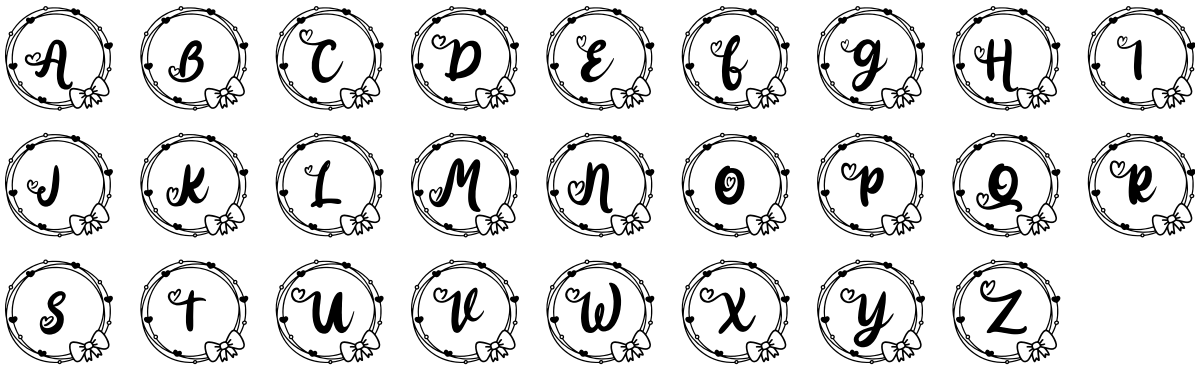

FONT SPECIFICATION

Amelitha Valentine Monogram

Amelitha Valentine Monogram - Regular

Uppercase Characters

Lowercase Characters

Numbers

Punctuation and Symbols

All Other Glyphs