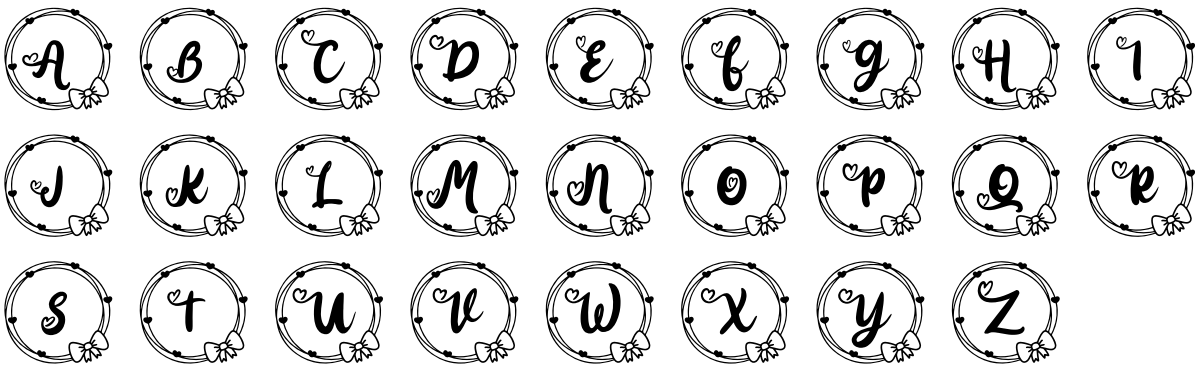

FONT SPECIFICATION

Amelitha Valentine Monogram

Amelitha Valentine Monogram - Regular

Uppercase Characters

Lowercase Characters

Numbers

Punctuation and Symbols

All Other Glyphs